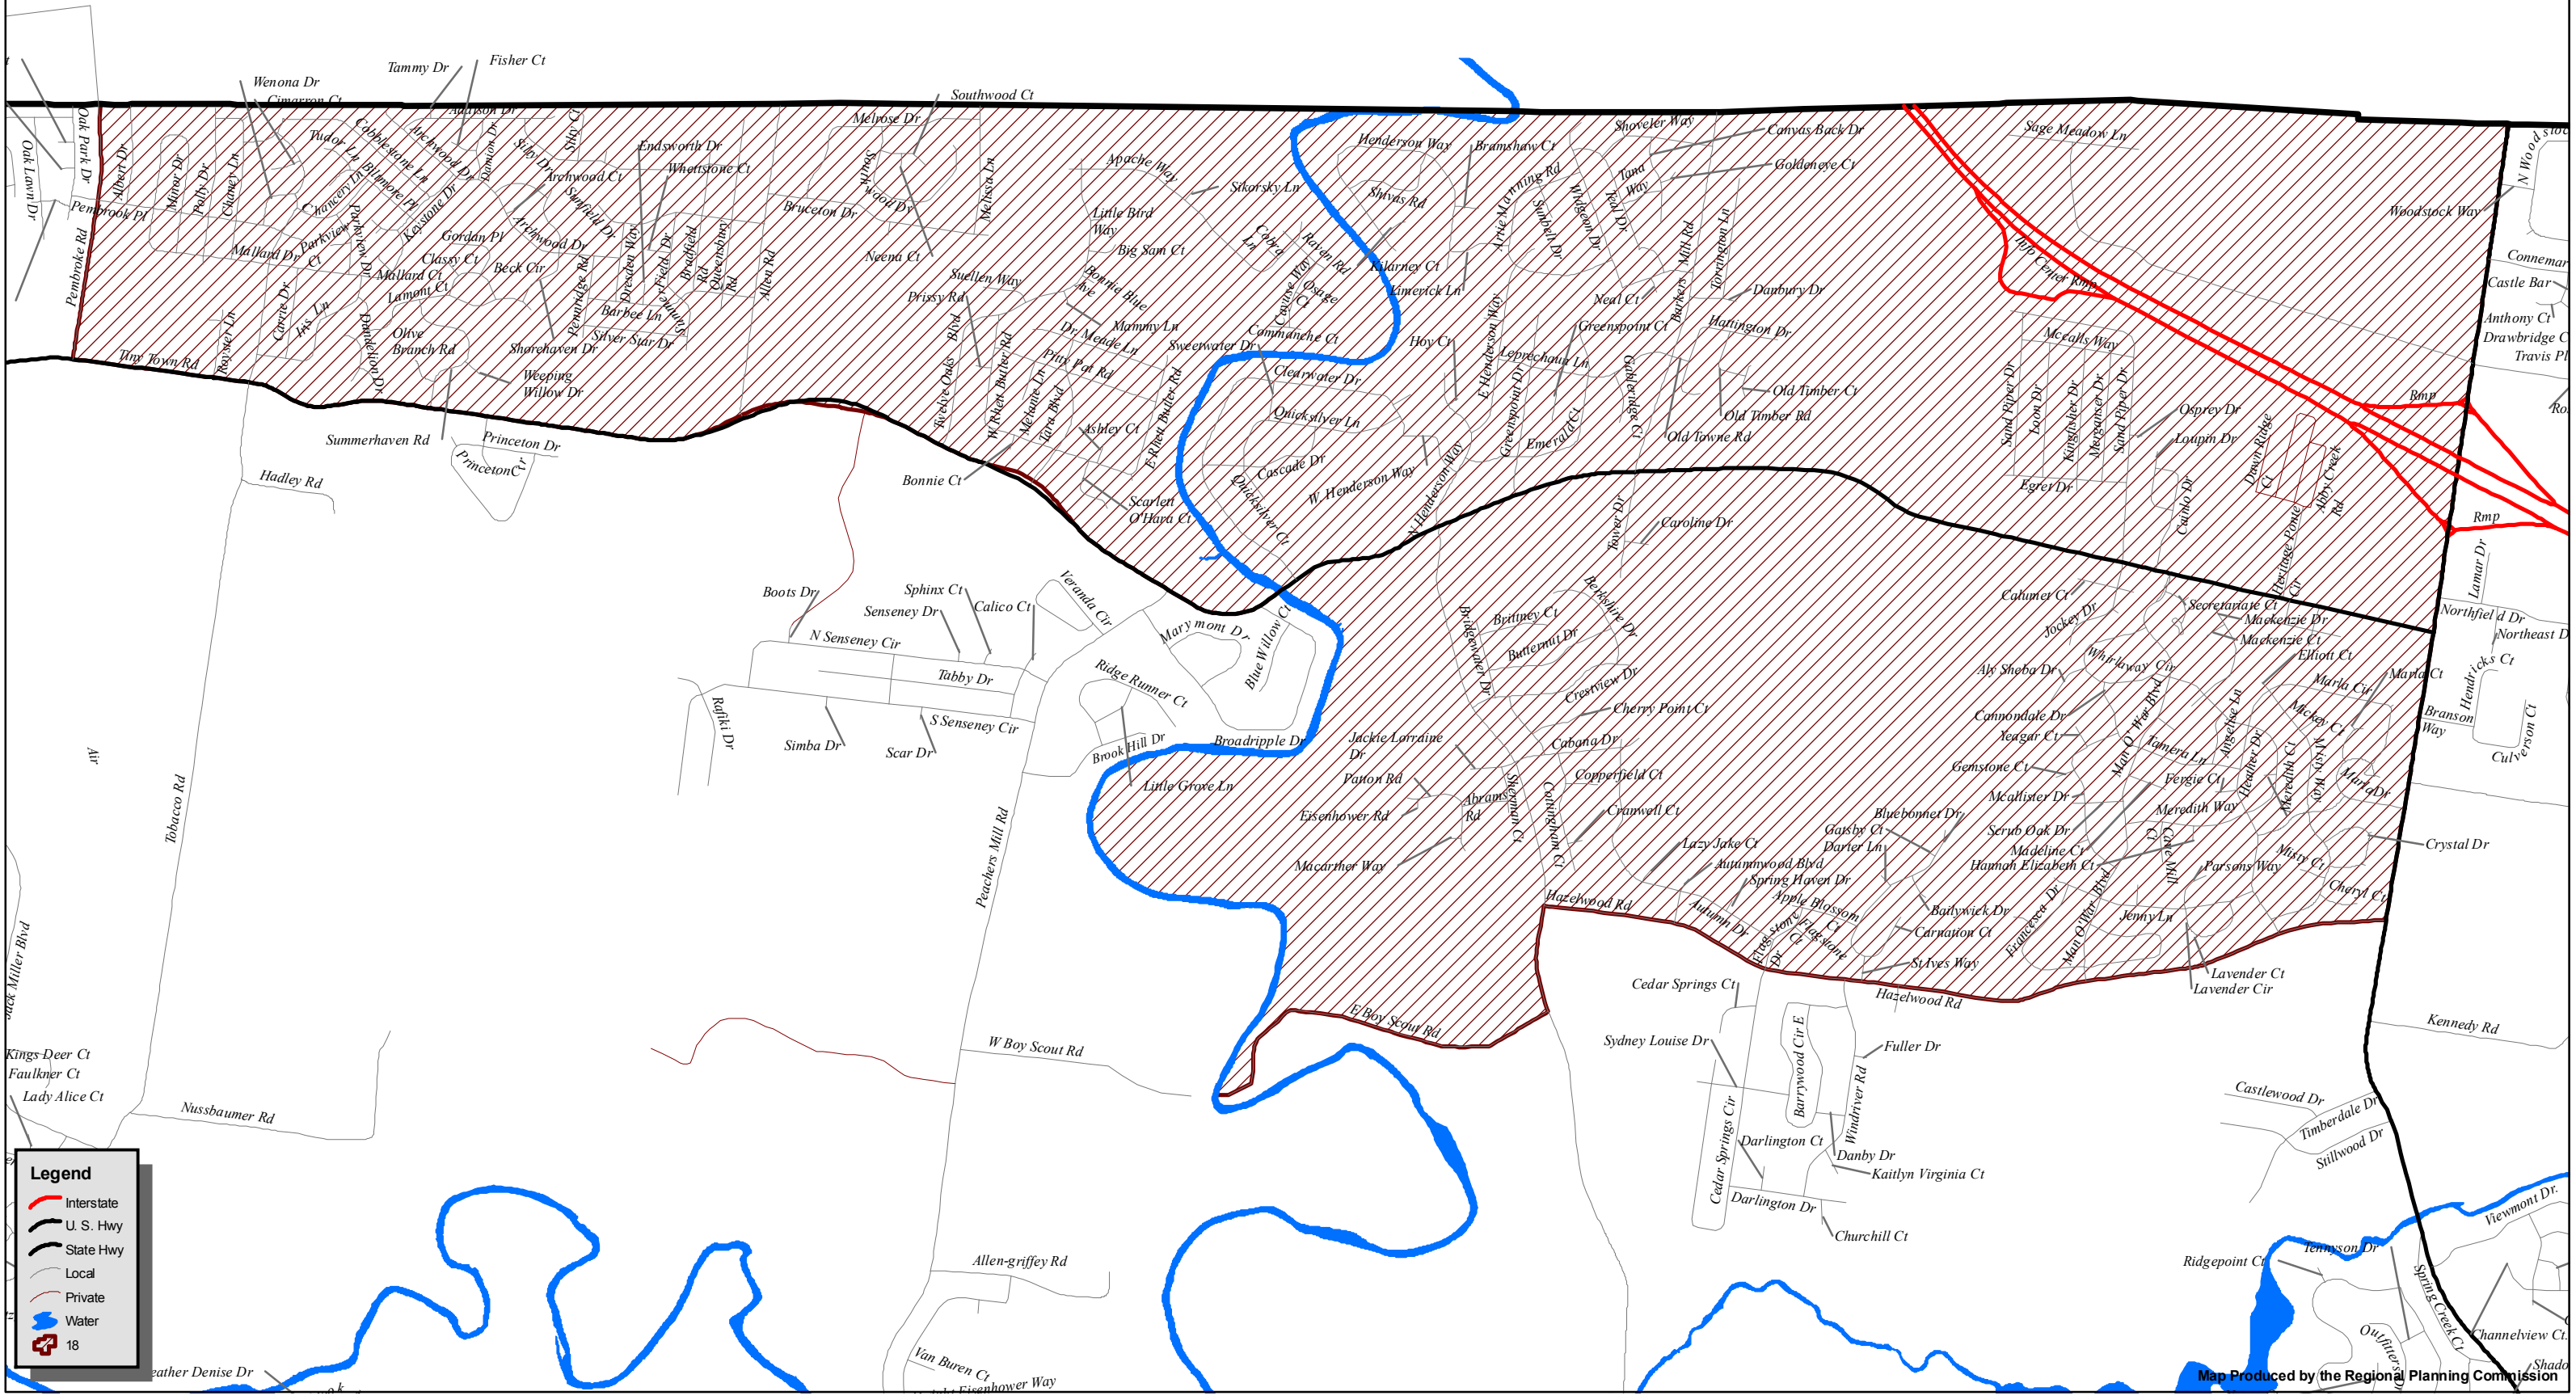

County Commission District 18

Legend

- Interstate
- U. S. Hwy
- State Hwy
- Local
- Private
- Water
- 18