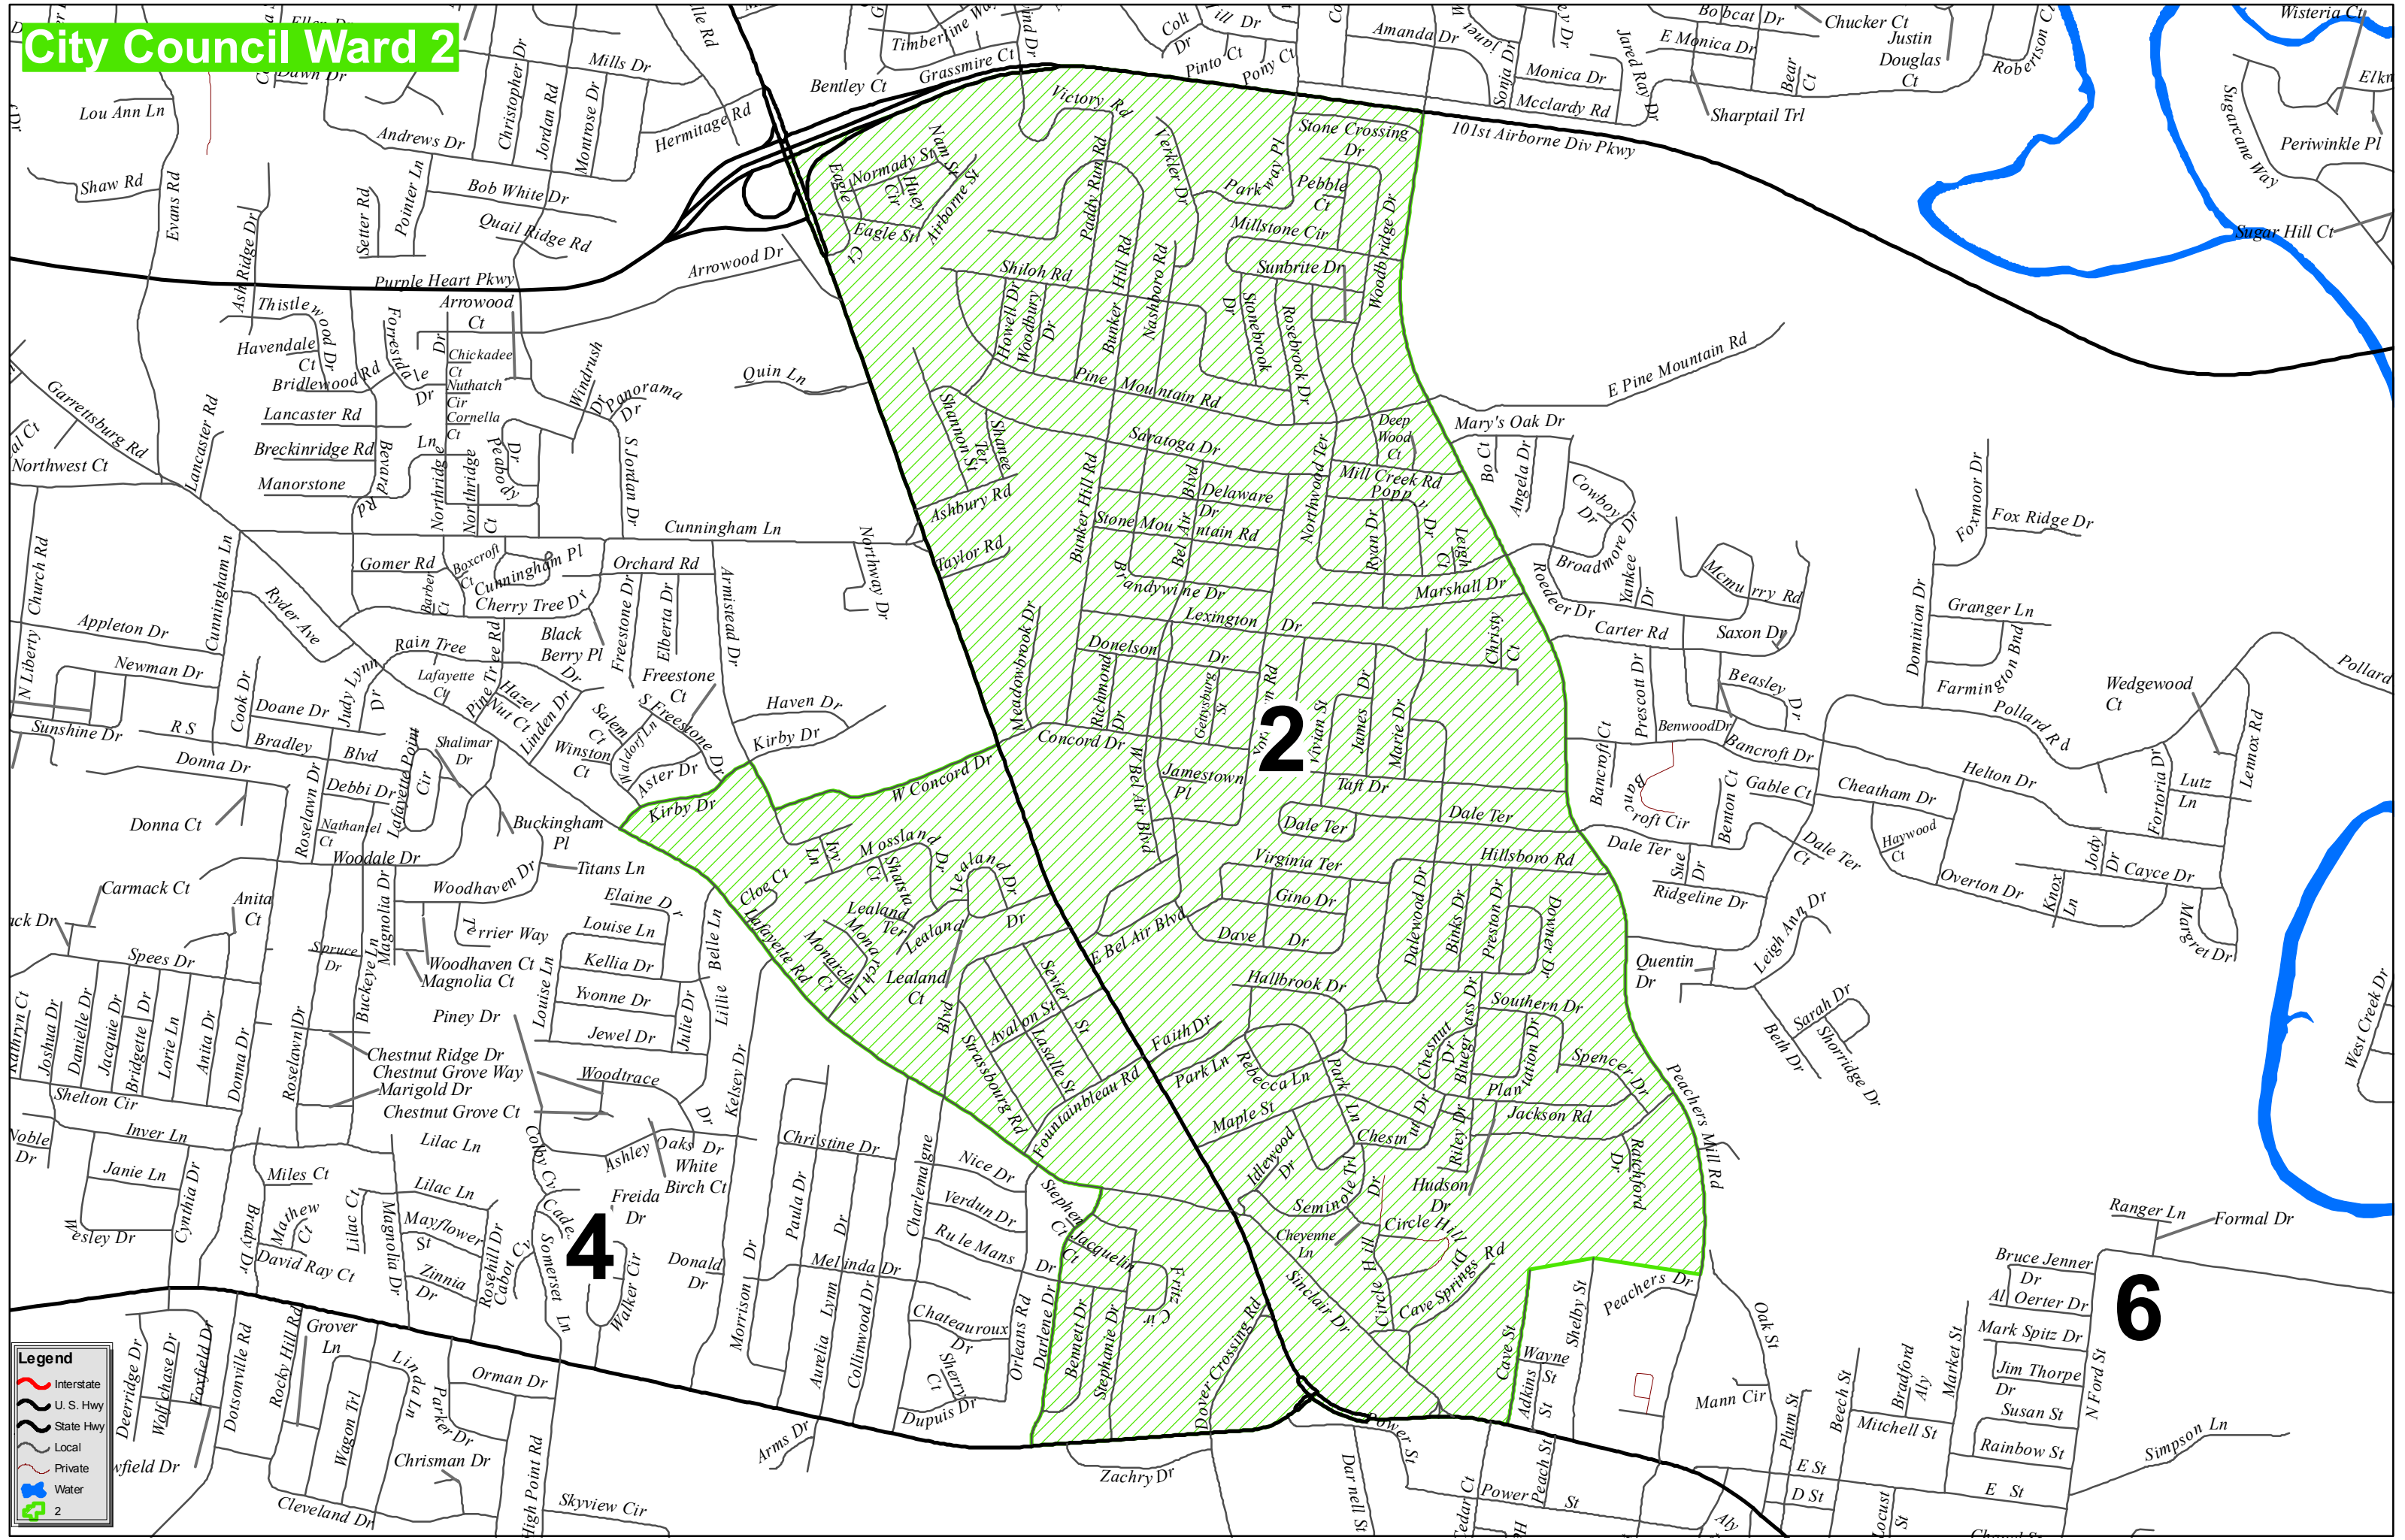

City Council Ward 2

Legend

- Interstate
- U. S. Hwy
- State Hwy
- Local
- Private
- Water
- 2

4

2

6