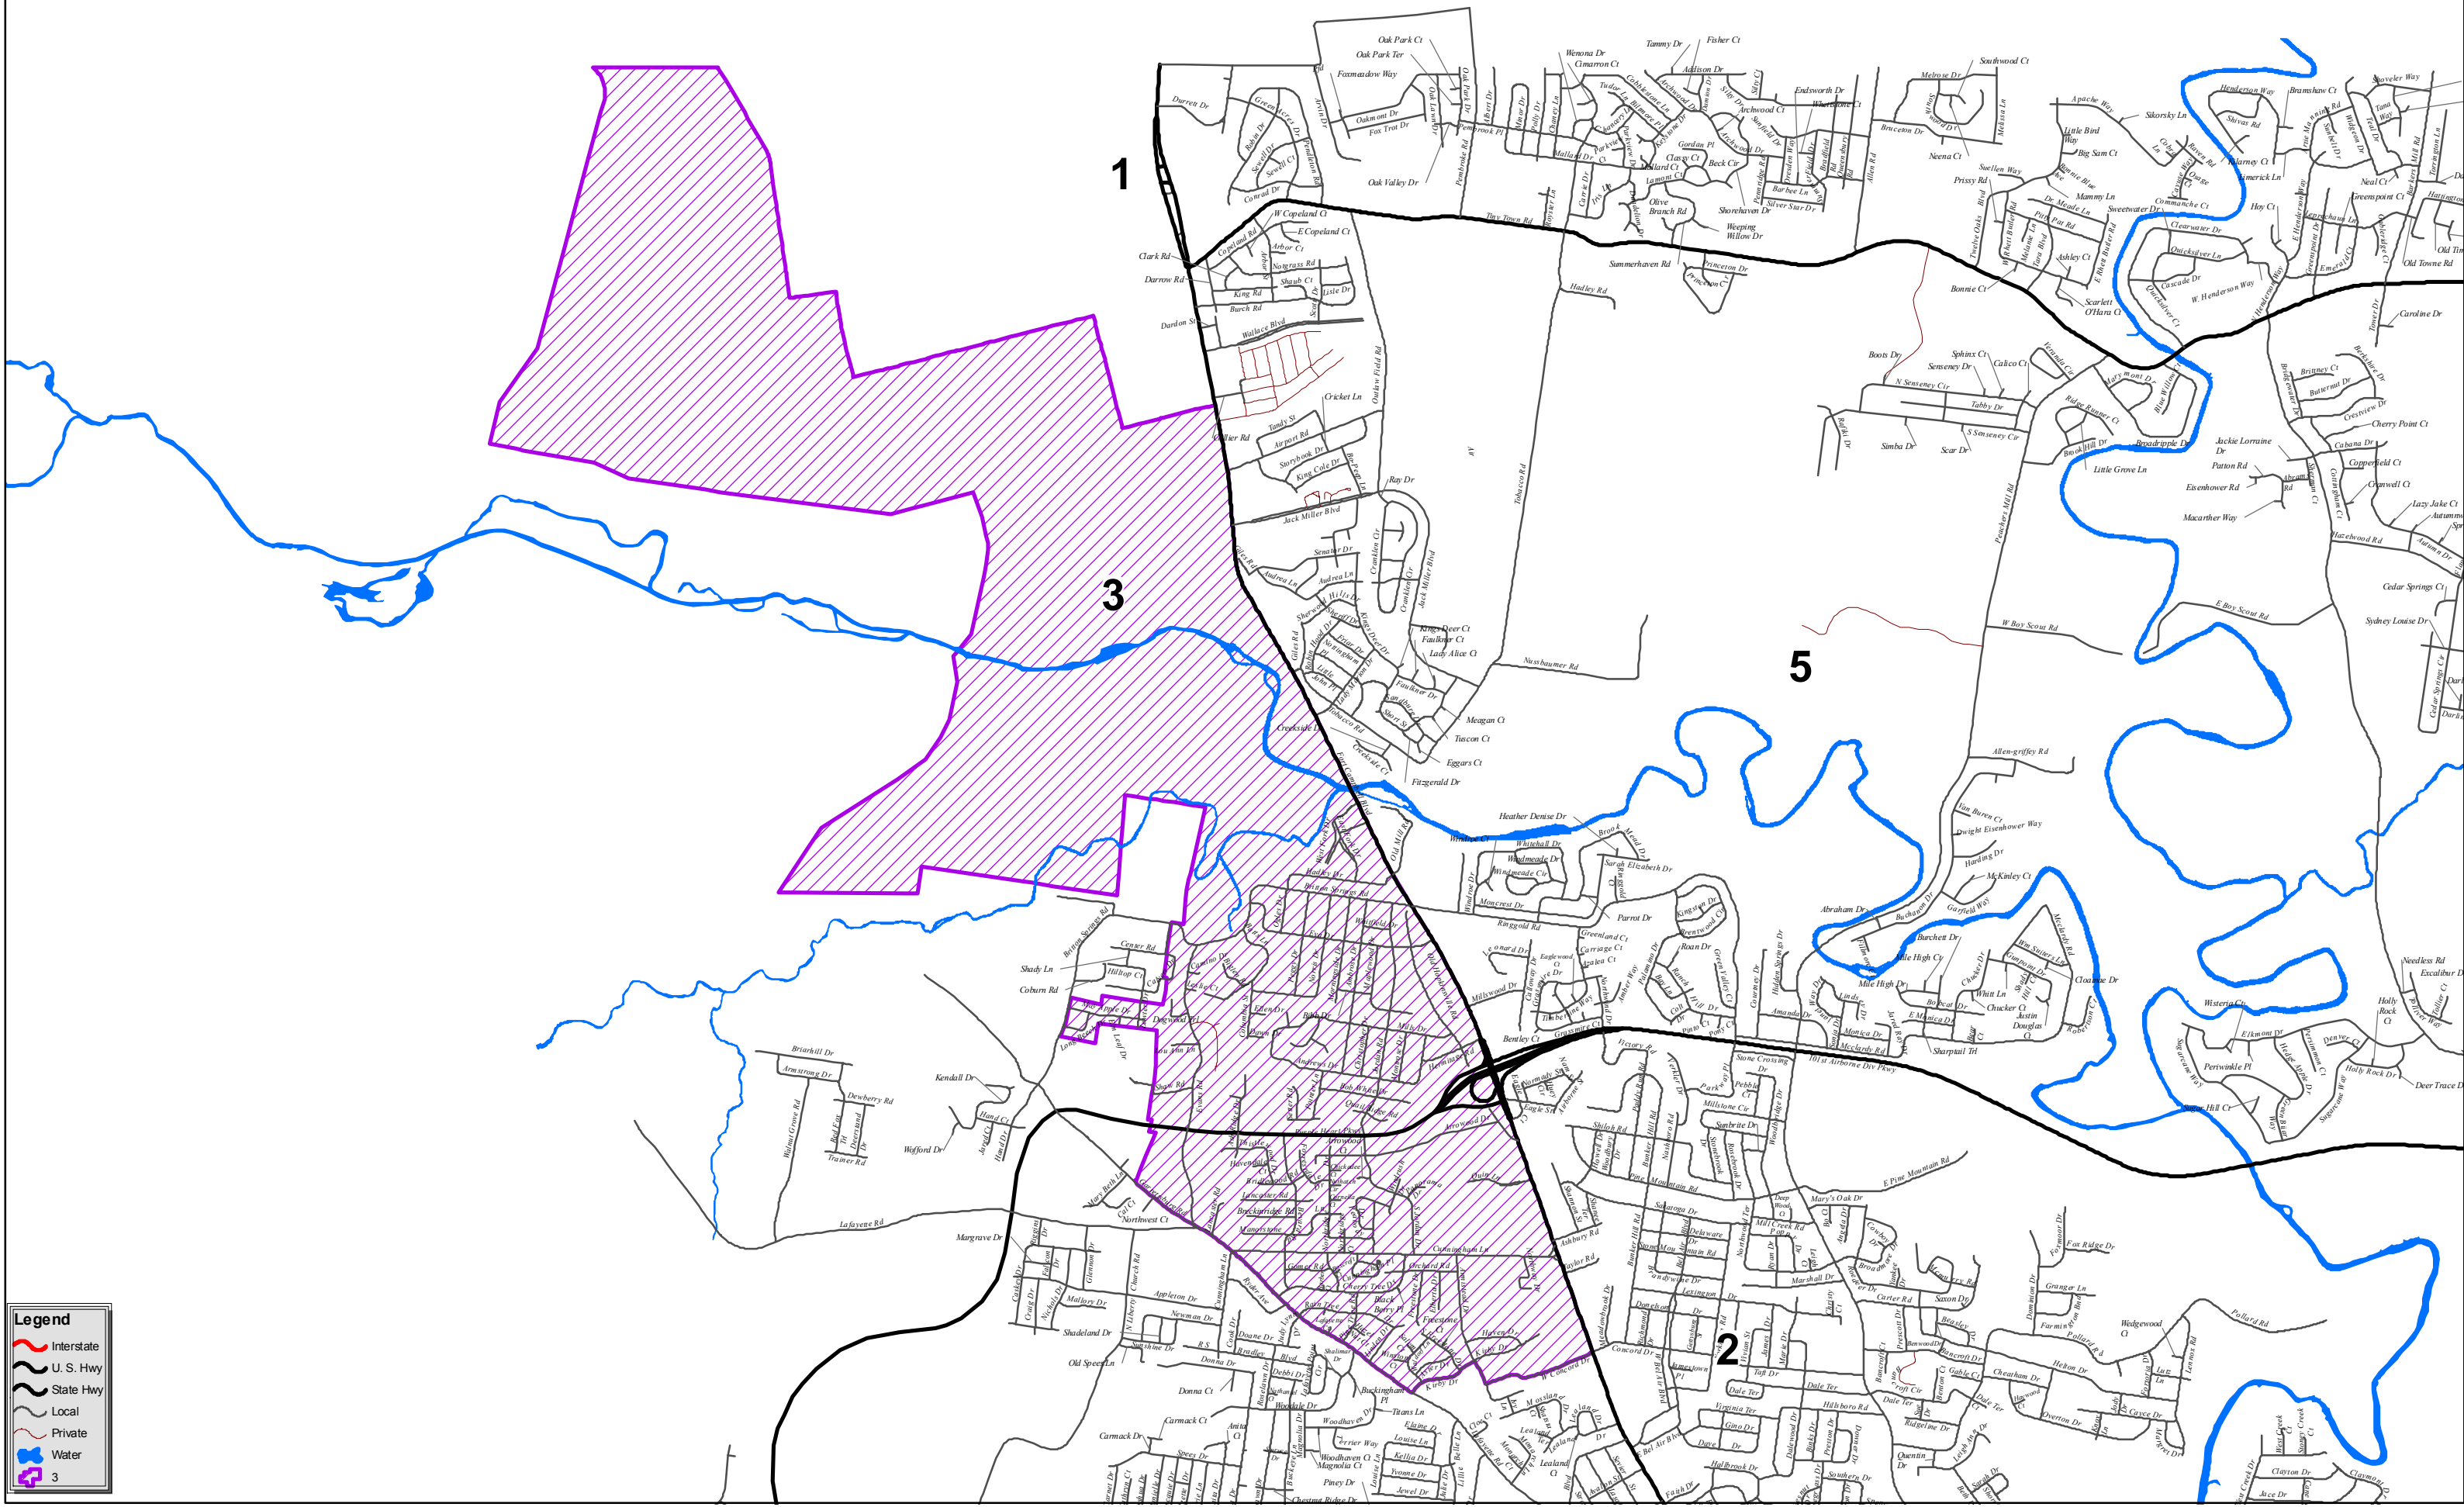

City Council Ward 3

Legend

- Interstate
- U. S. Hwy
- State Hwy
- Local
- Private
- Water
- 3