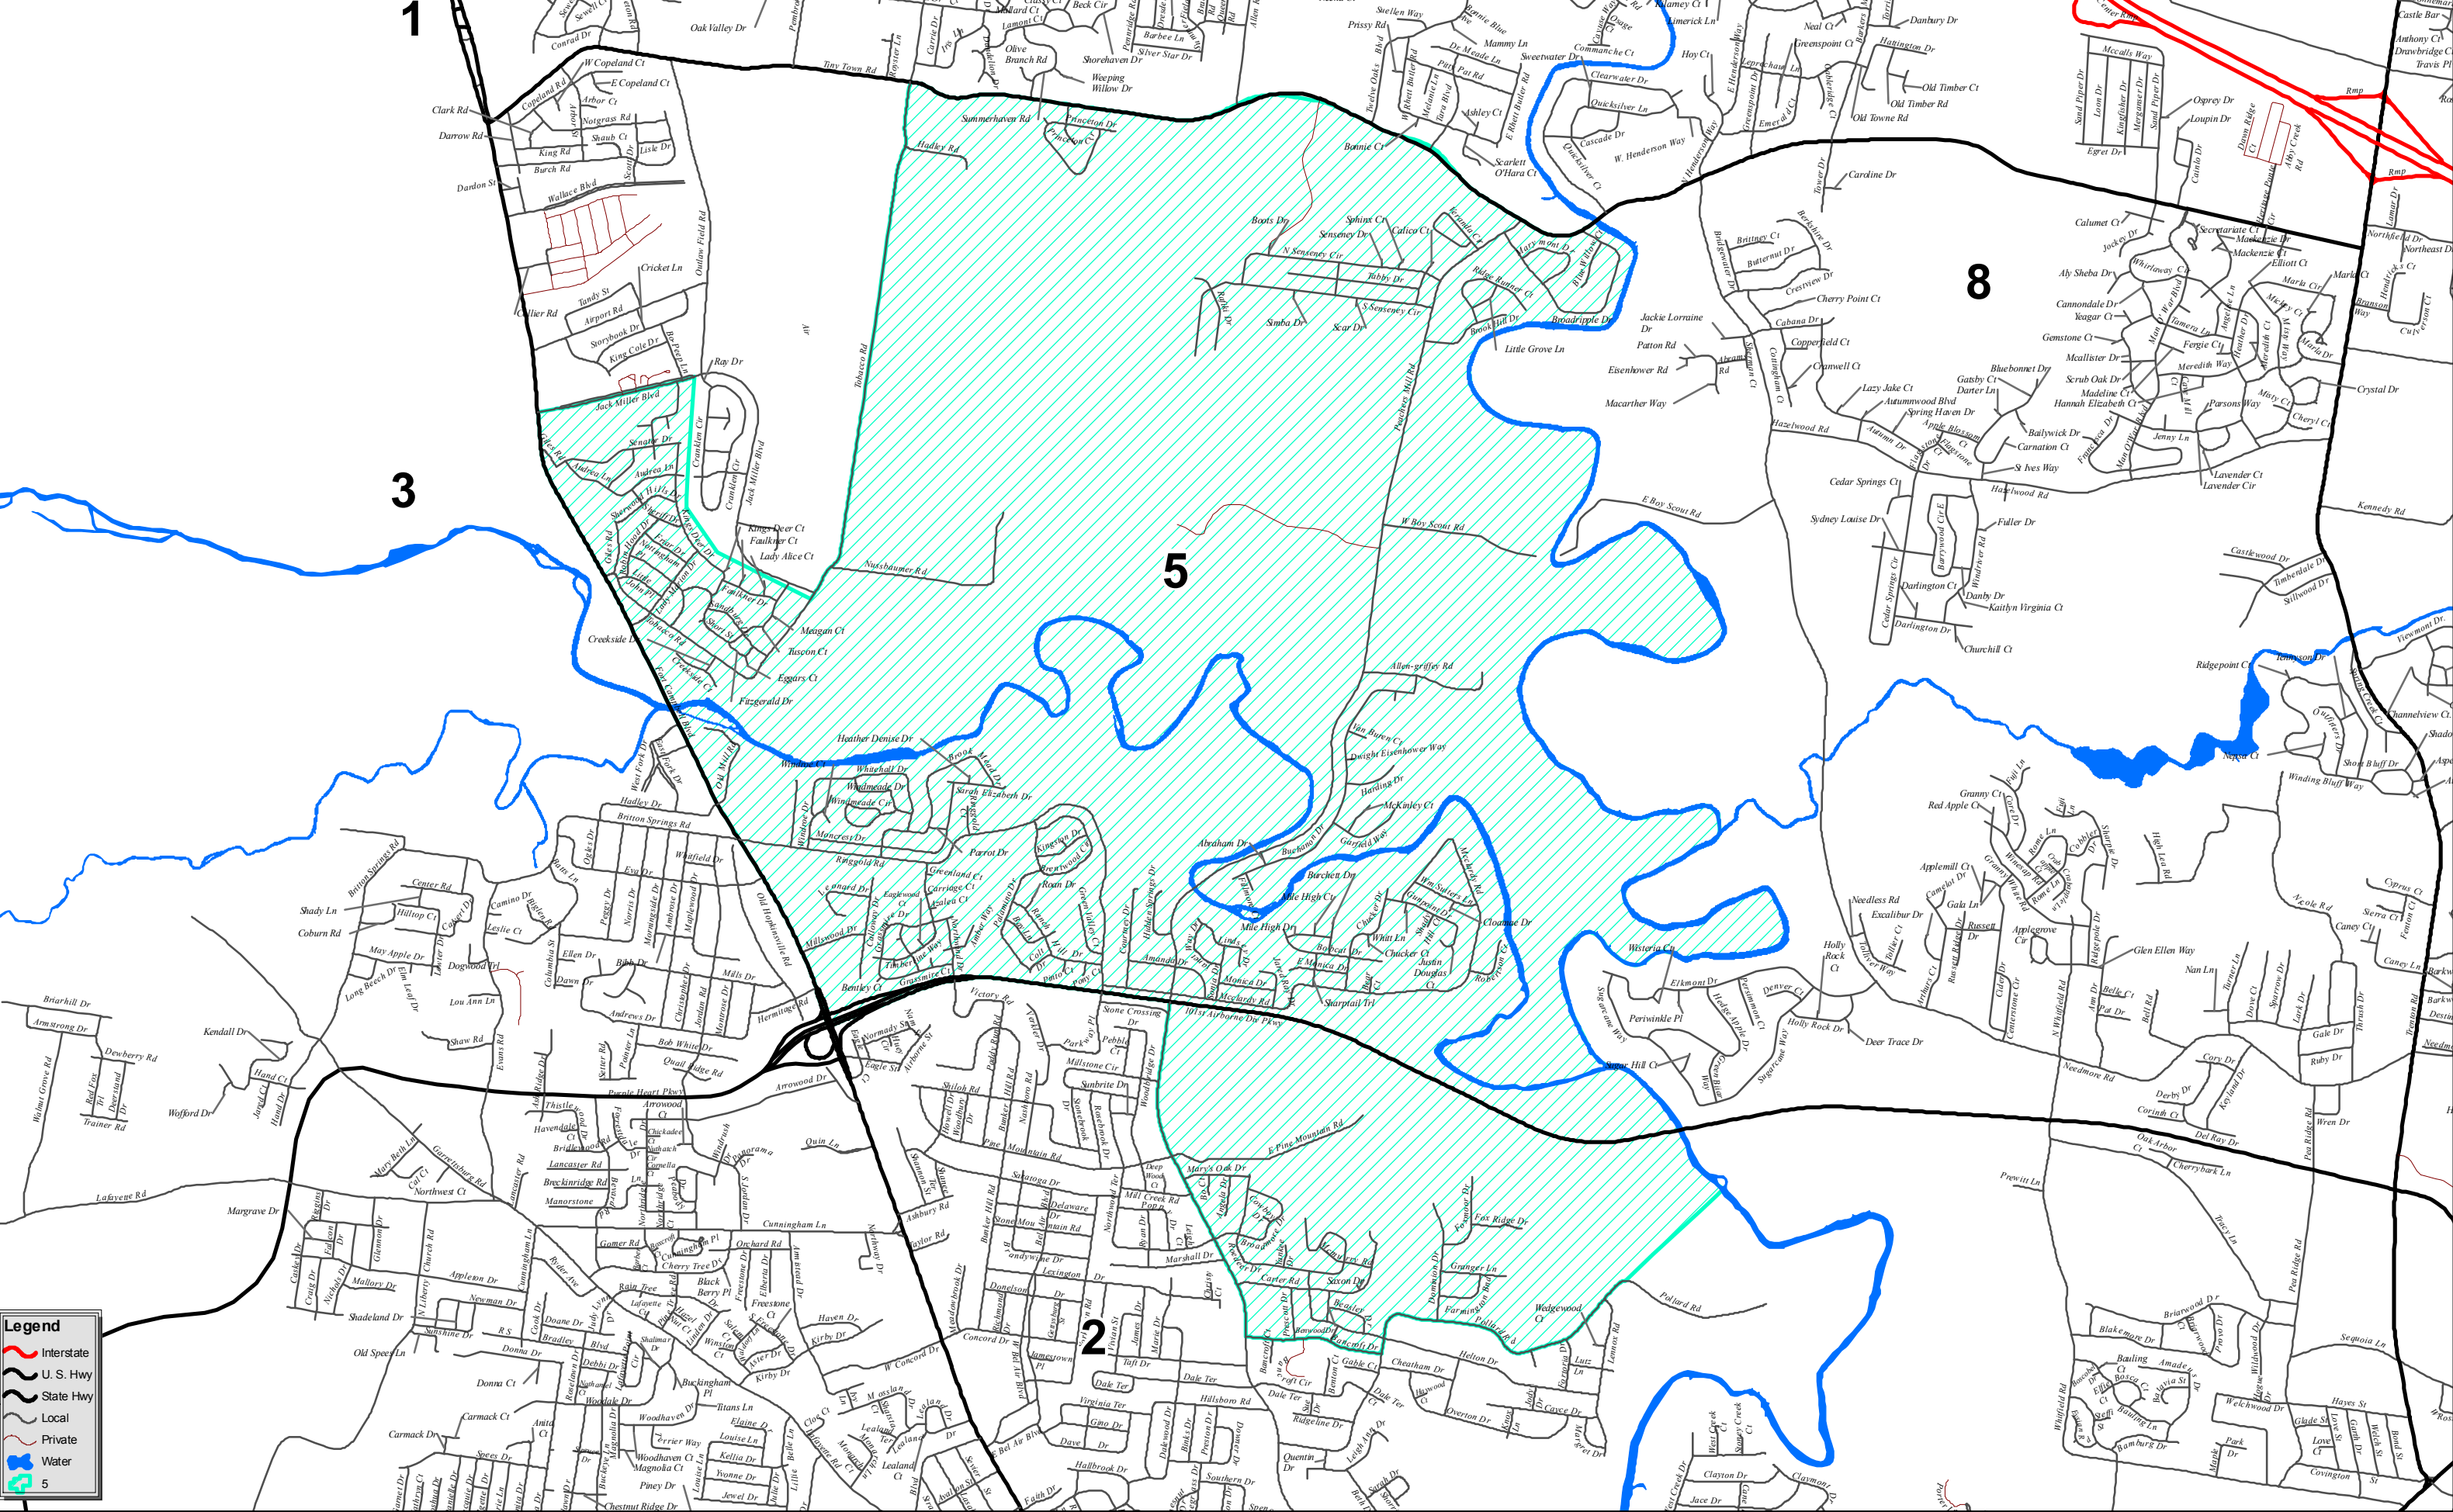

City Council Ward 5

Legend

- Interstate
- U. S. Hwy
- State Hwy
- Local
- Private
- Water
- 5