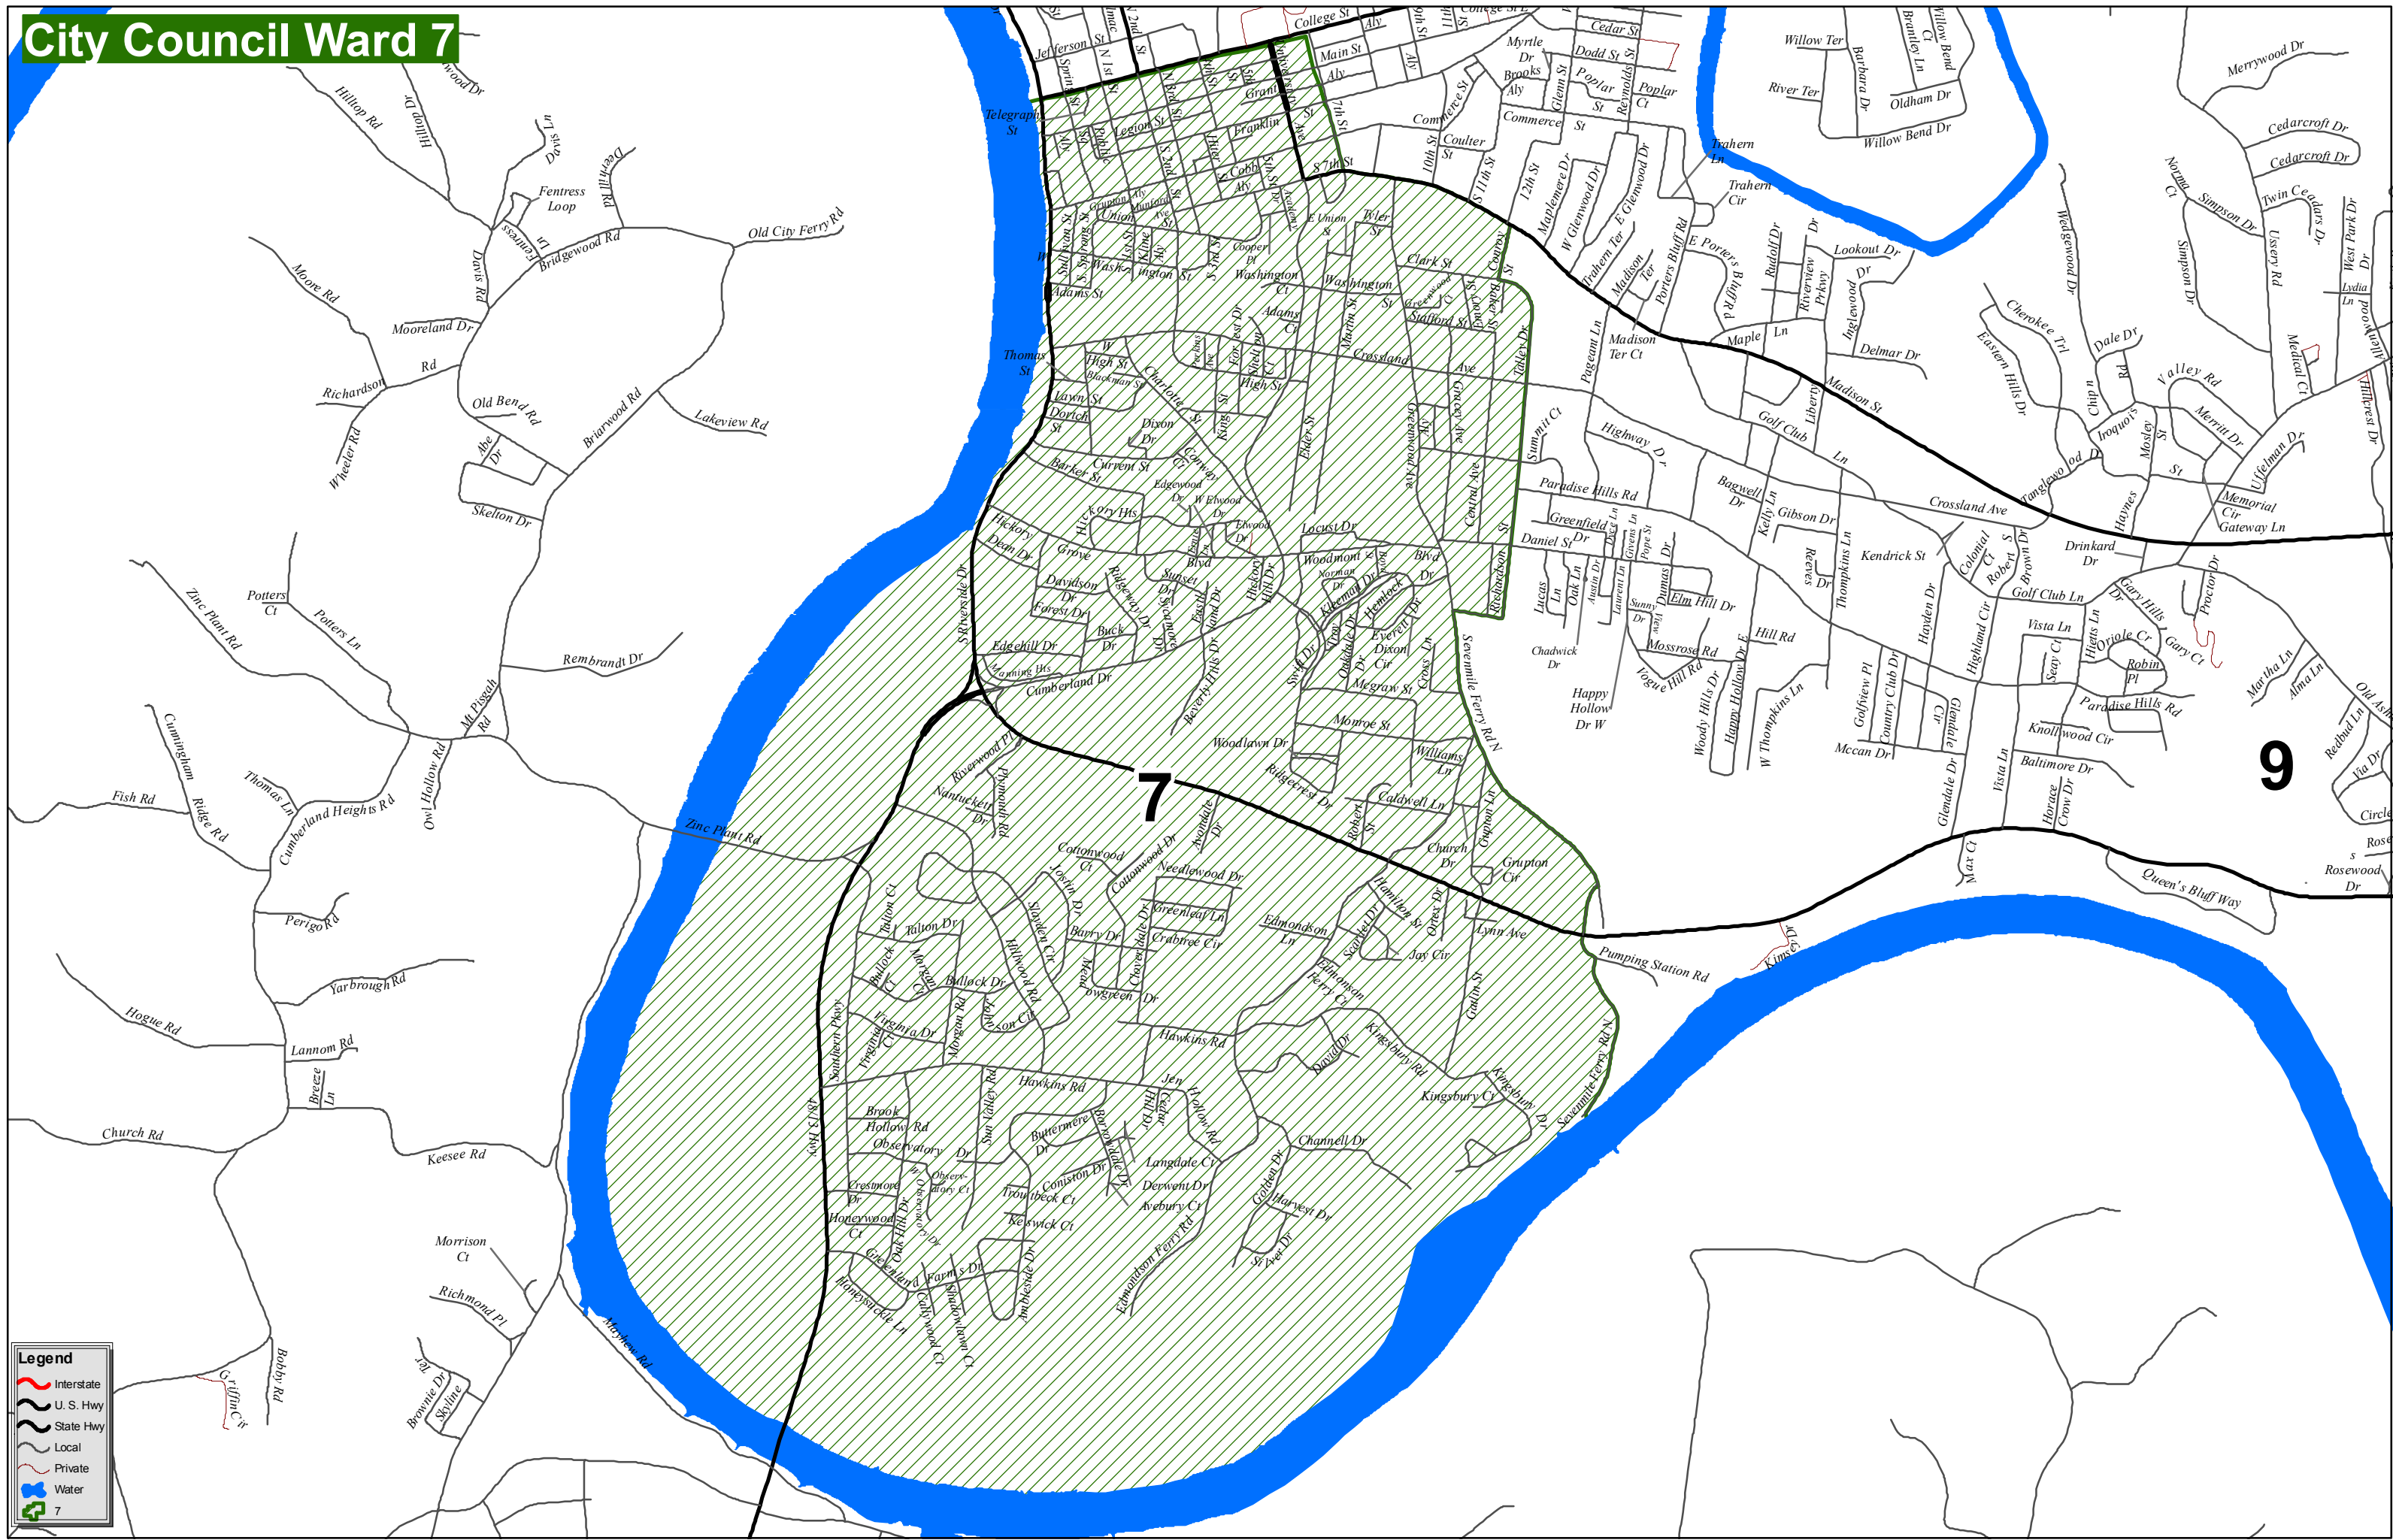

City Council Ward 7

Legend

- Interstate
- U. S. Hwy
- State Hwy
- Local
- Private
- Water
- 7

9