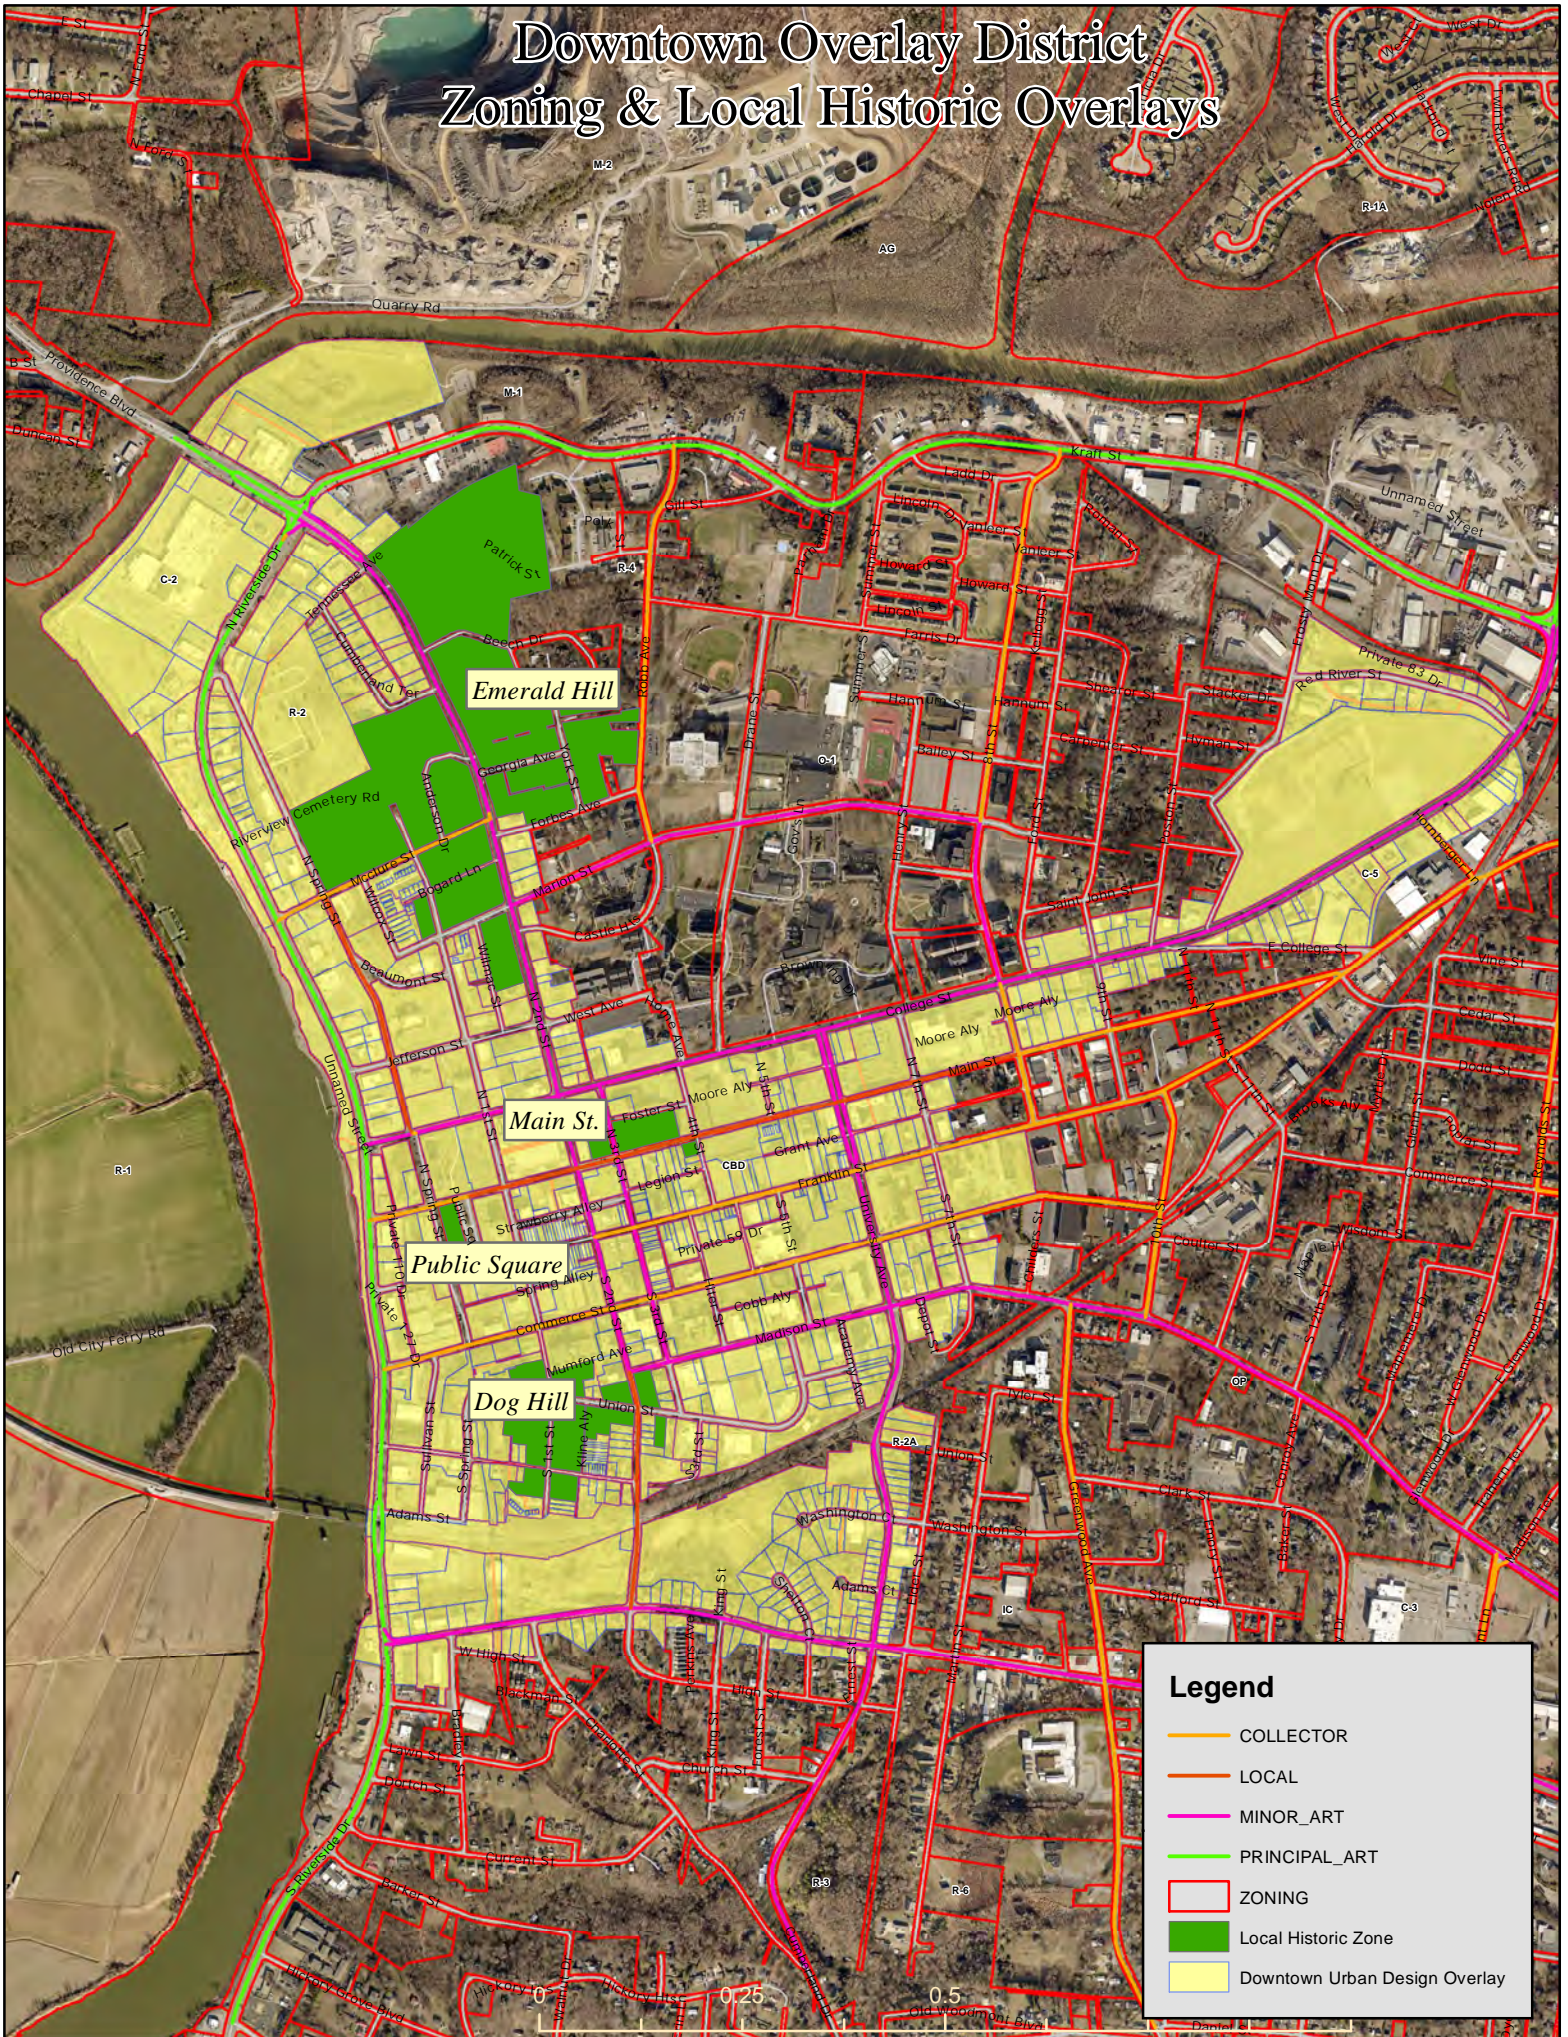

Downtown Overlay District Zoning & Local Historic Overlays

Emerald Hill

Main St.

Public Square

Dog Hill

Legend

- COLLECTOR
- LOCAL
- MINOR_ART
- PRINCIPAL_ART
- ZONING
- Local Historic Zone
- Downtown Urban Design Overlay