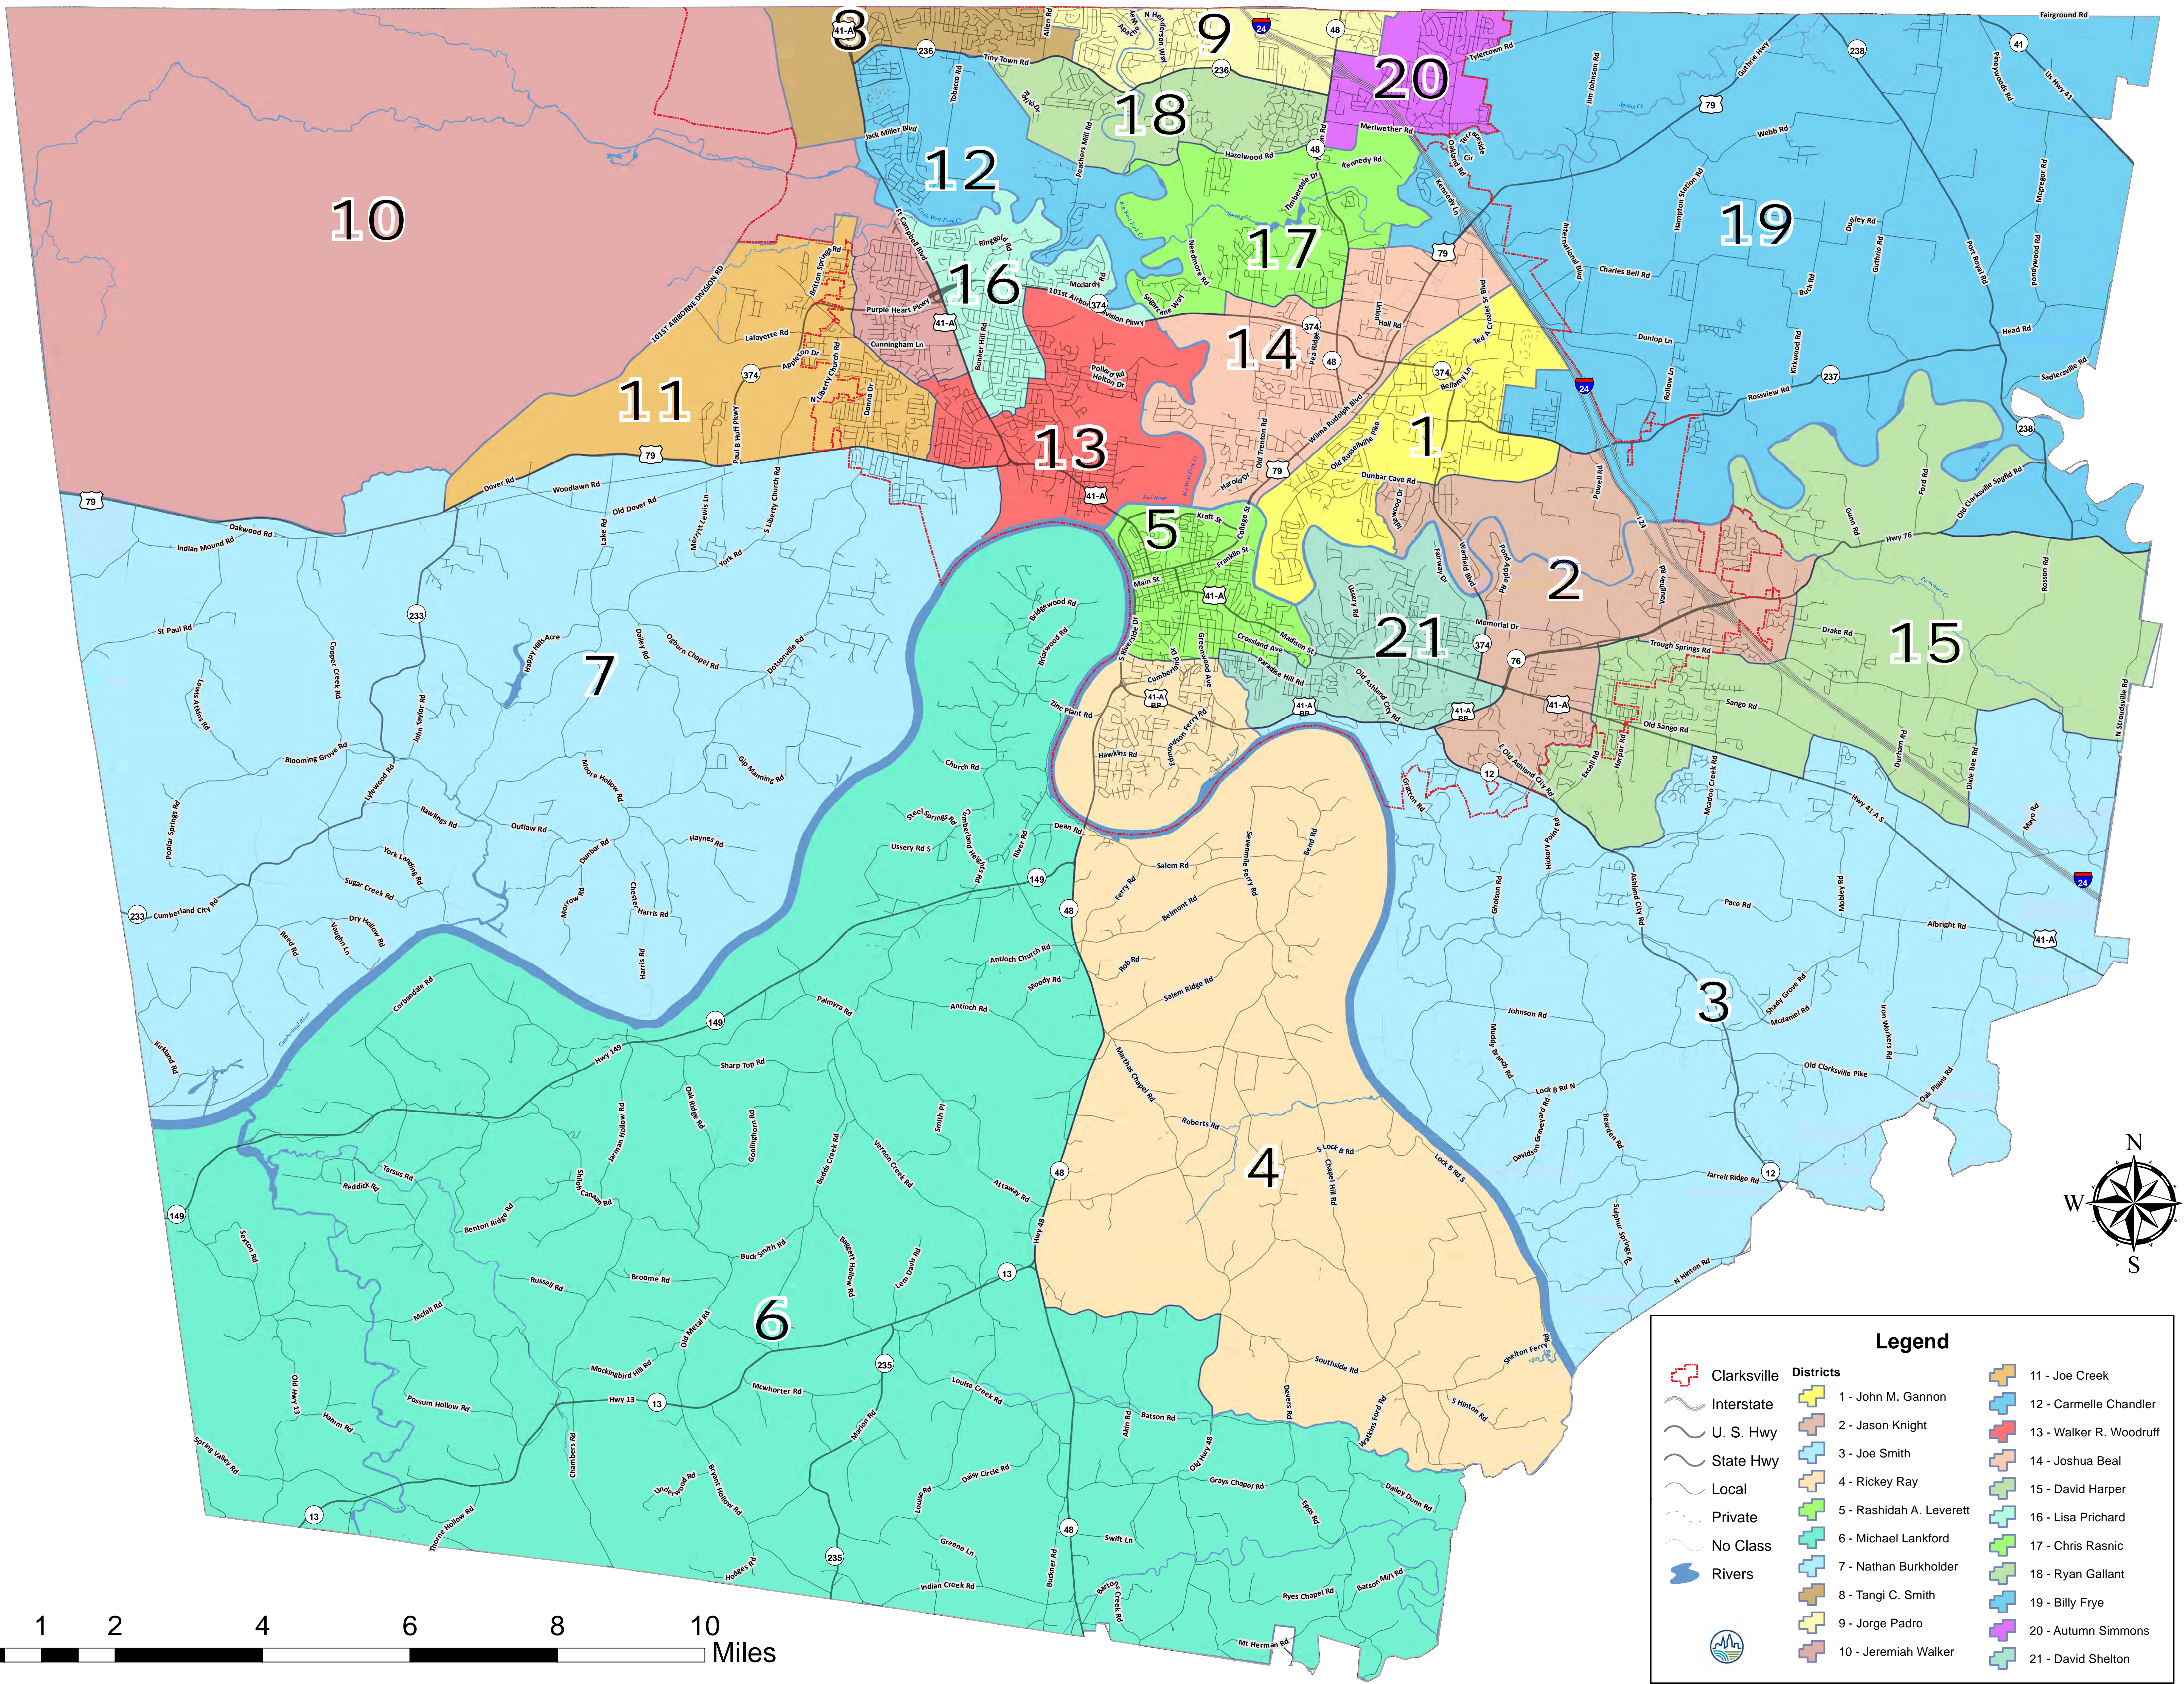

# Montgomery County Commission Districts

Legend		
	Clarksville	
	Interstate	
	U. S. Hwy	
	State Hwy	
	Local	
	Private	
	No Class	
	Rivers	
	Districts	
	1 - John M. Gannon	
	2 - Jason Knight	
	3 - Joe Smith	
	4 - Rickey Ray	
	5 - Rashidah A. Leverett	
	6 - Michael Lankford	
	7 - Nathan Burkholder	
	8 - Tangi C. Smith	
	9 - Jorge Padro	
	10 - Jeremiah Walker	
		11 - Joe Creek
		12 - Carmelle Chandler
		13 - Walker R. Woodruff
		14 - Joshua Beal
		15 - David Harper
		16 - Lisa Prichard
		17 - Chris Rassic
		18 - Ryan Gallant
		19 - Billy Frye
		20 - Autumn Simmons
		21 - David Shelton