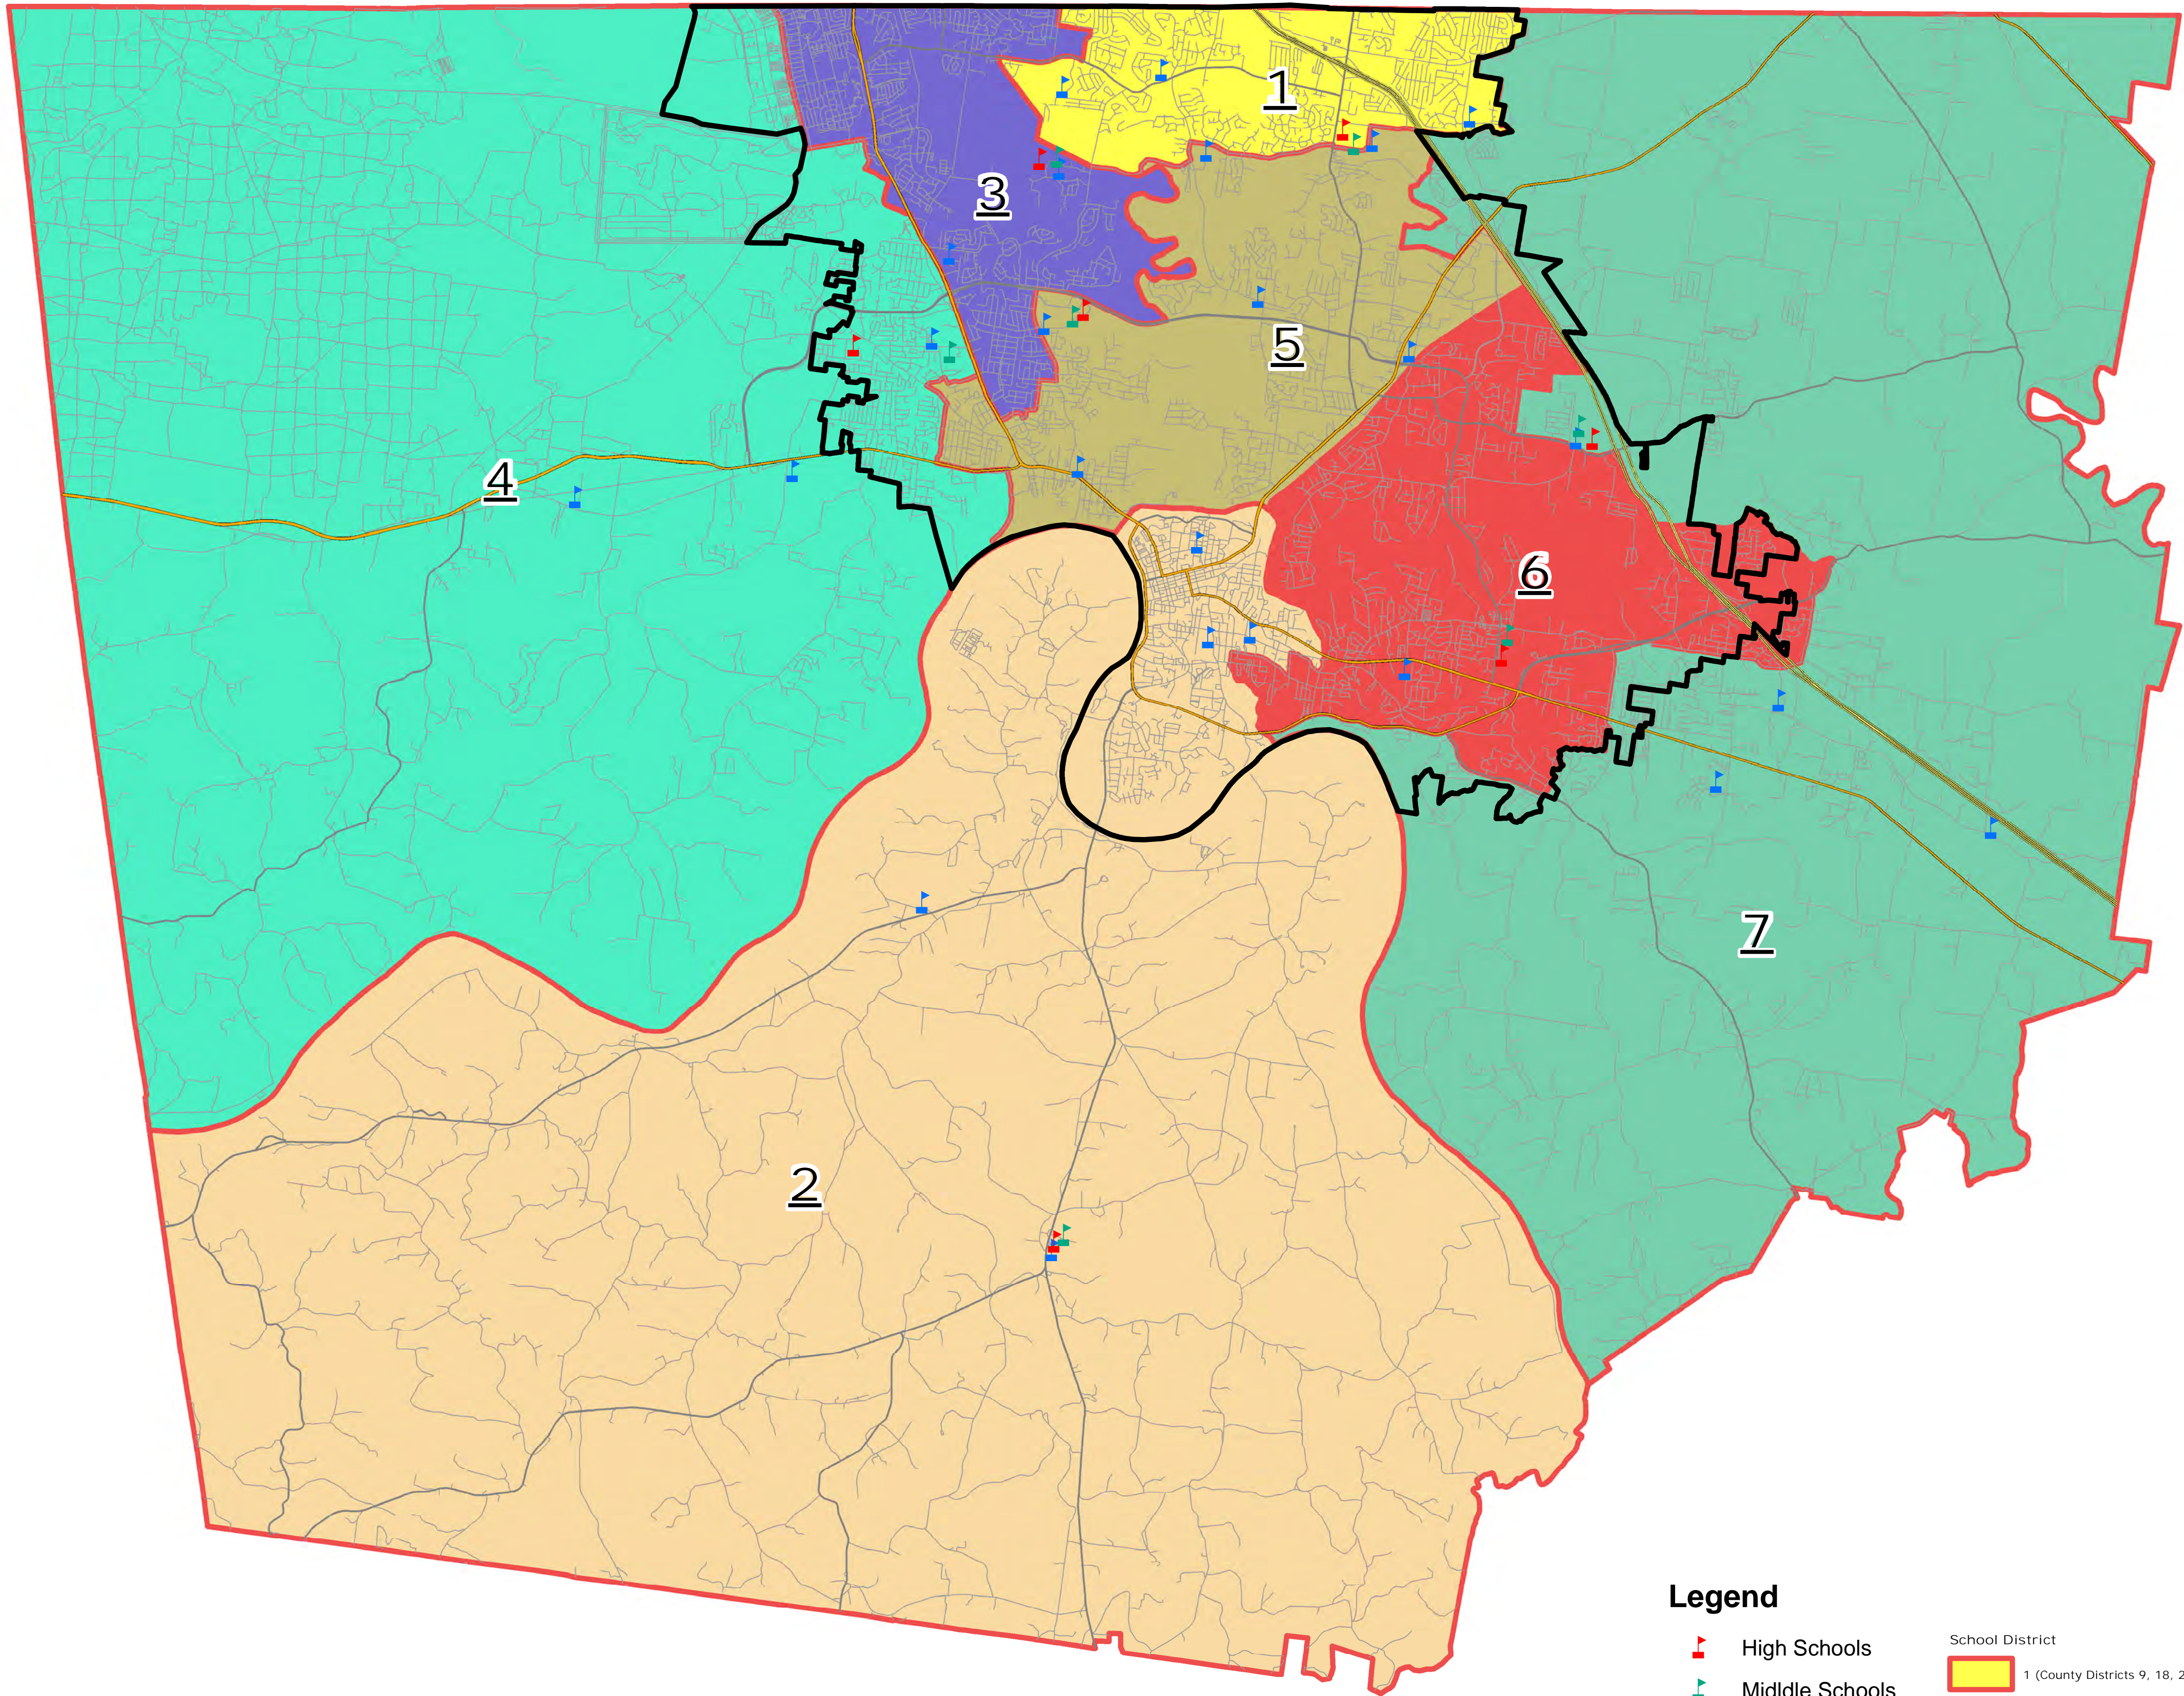

Montgomery County School Districts

Legend

- High Schools
 - Middle Schools
 - Elementary Schools
 - Clarksville
 - Interstates
 - U.S. Highway
 - State Highway
 - Local Roads
- | School District | Color | County Districts |
|-----------------|-------------|-------------------------------|
| 1 | Yellow | (County Districts 9, 18, 20) |
| 2 | Tan | (County Districts 4, 5, 6) |
| 3 | Purple | (County Districts 8, 12, 16) |
| 4 | Cyan | (County Districts 7, 10, 11) |
| 5 | Olive Green | (County Districts 13, 14, 17) |
| 6 | Red | (County Districts 1, 2, 21) |
| 7 | Teal | (County Districts 3, 15, 19) |