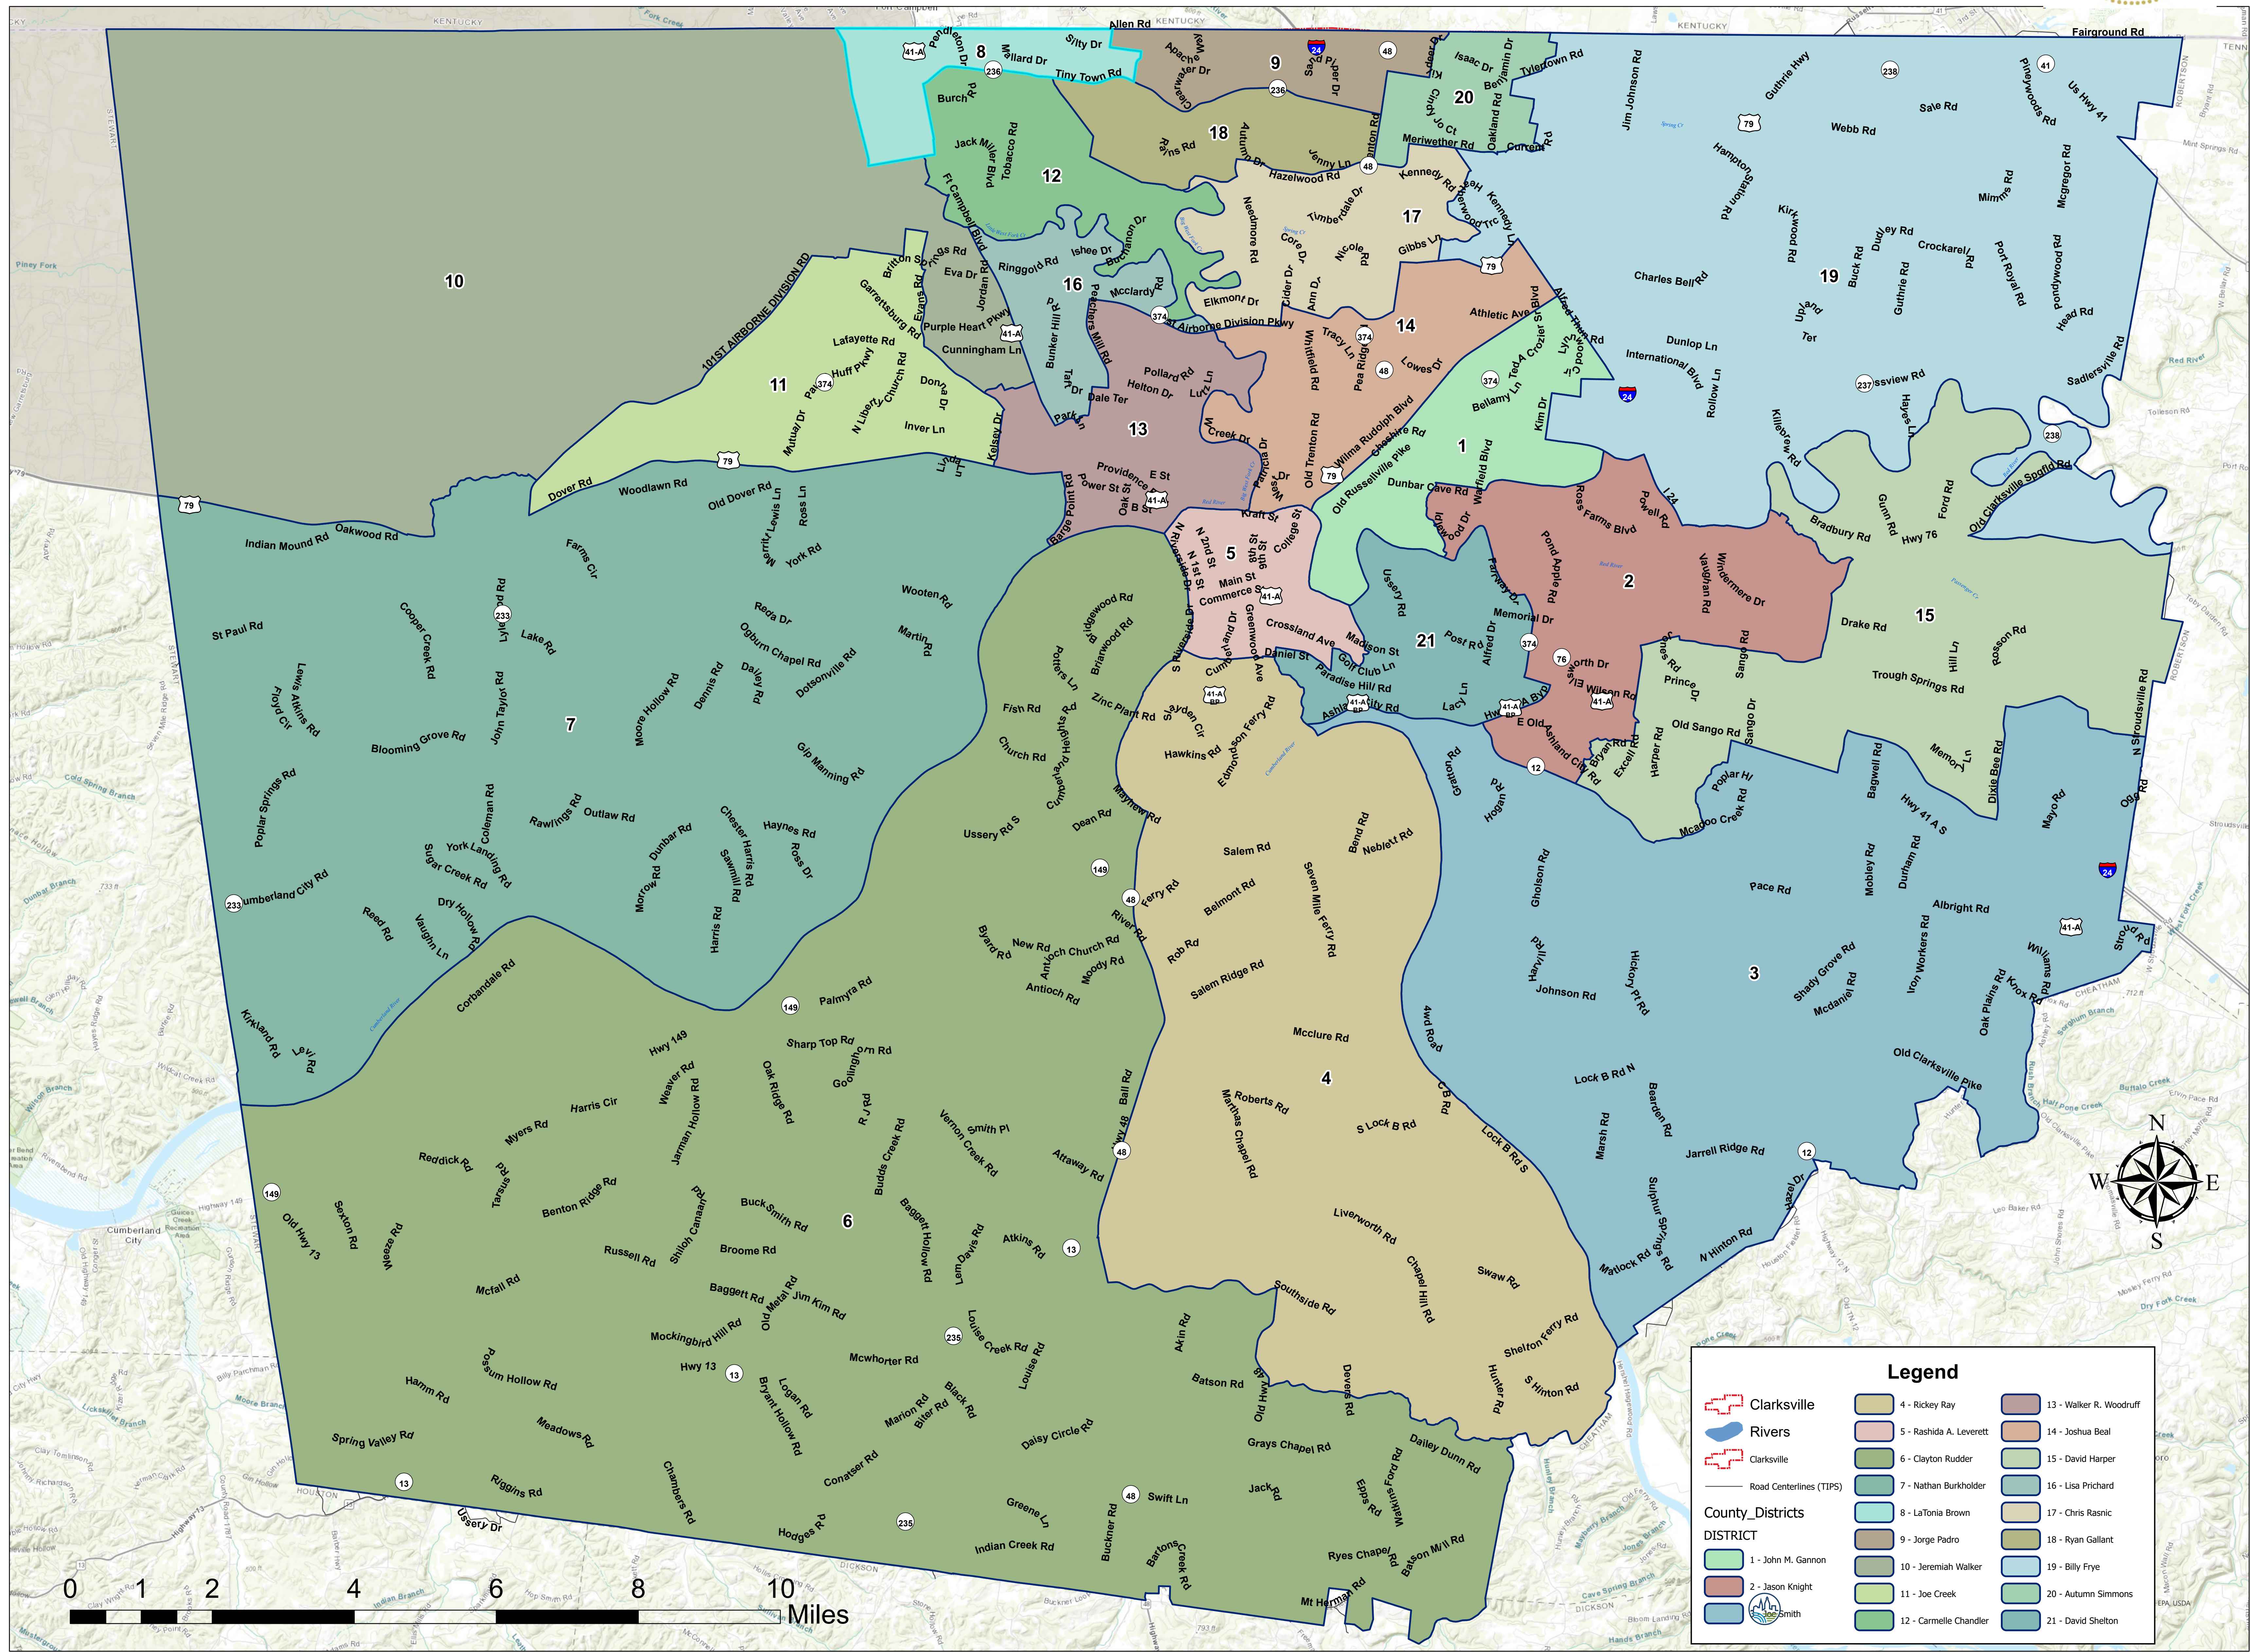

Montgomery County Commission Districts

Wes Golden Mayor
 John M. Gannon District 1
 Jason Knight District 2
 Joe Smith District 3
 Rickey Ray District 4
 Rashidah A. Leverett District 5
 Clayton Rudder District 6
 Nathan Burkholder District 7
 LaTonia Brown District 8
 Jorge Padro District 9
 Jeremiah Walker District 10
 Joe Creek District 11
 Carmelle Chandler District 12
 Walker R. Woodruff District 13
 Joshua Beal District 14
 David Harper District 15
 Lisa Prichard District 16
 Chris Rassic District 17
 Ryan Gallant District 18
 William Frye District 19
 Autumn Simmons District 20
 David Shelton District 21