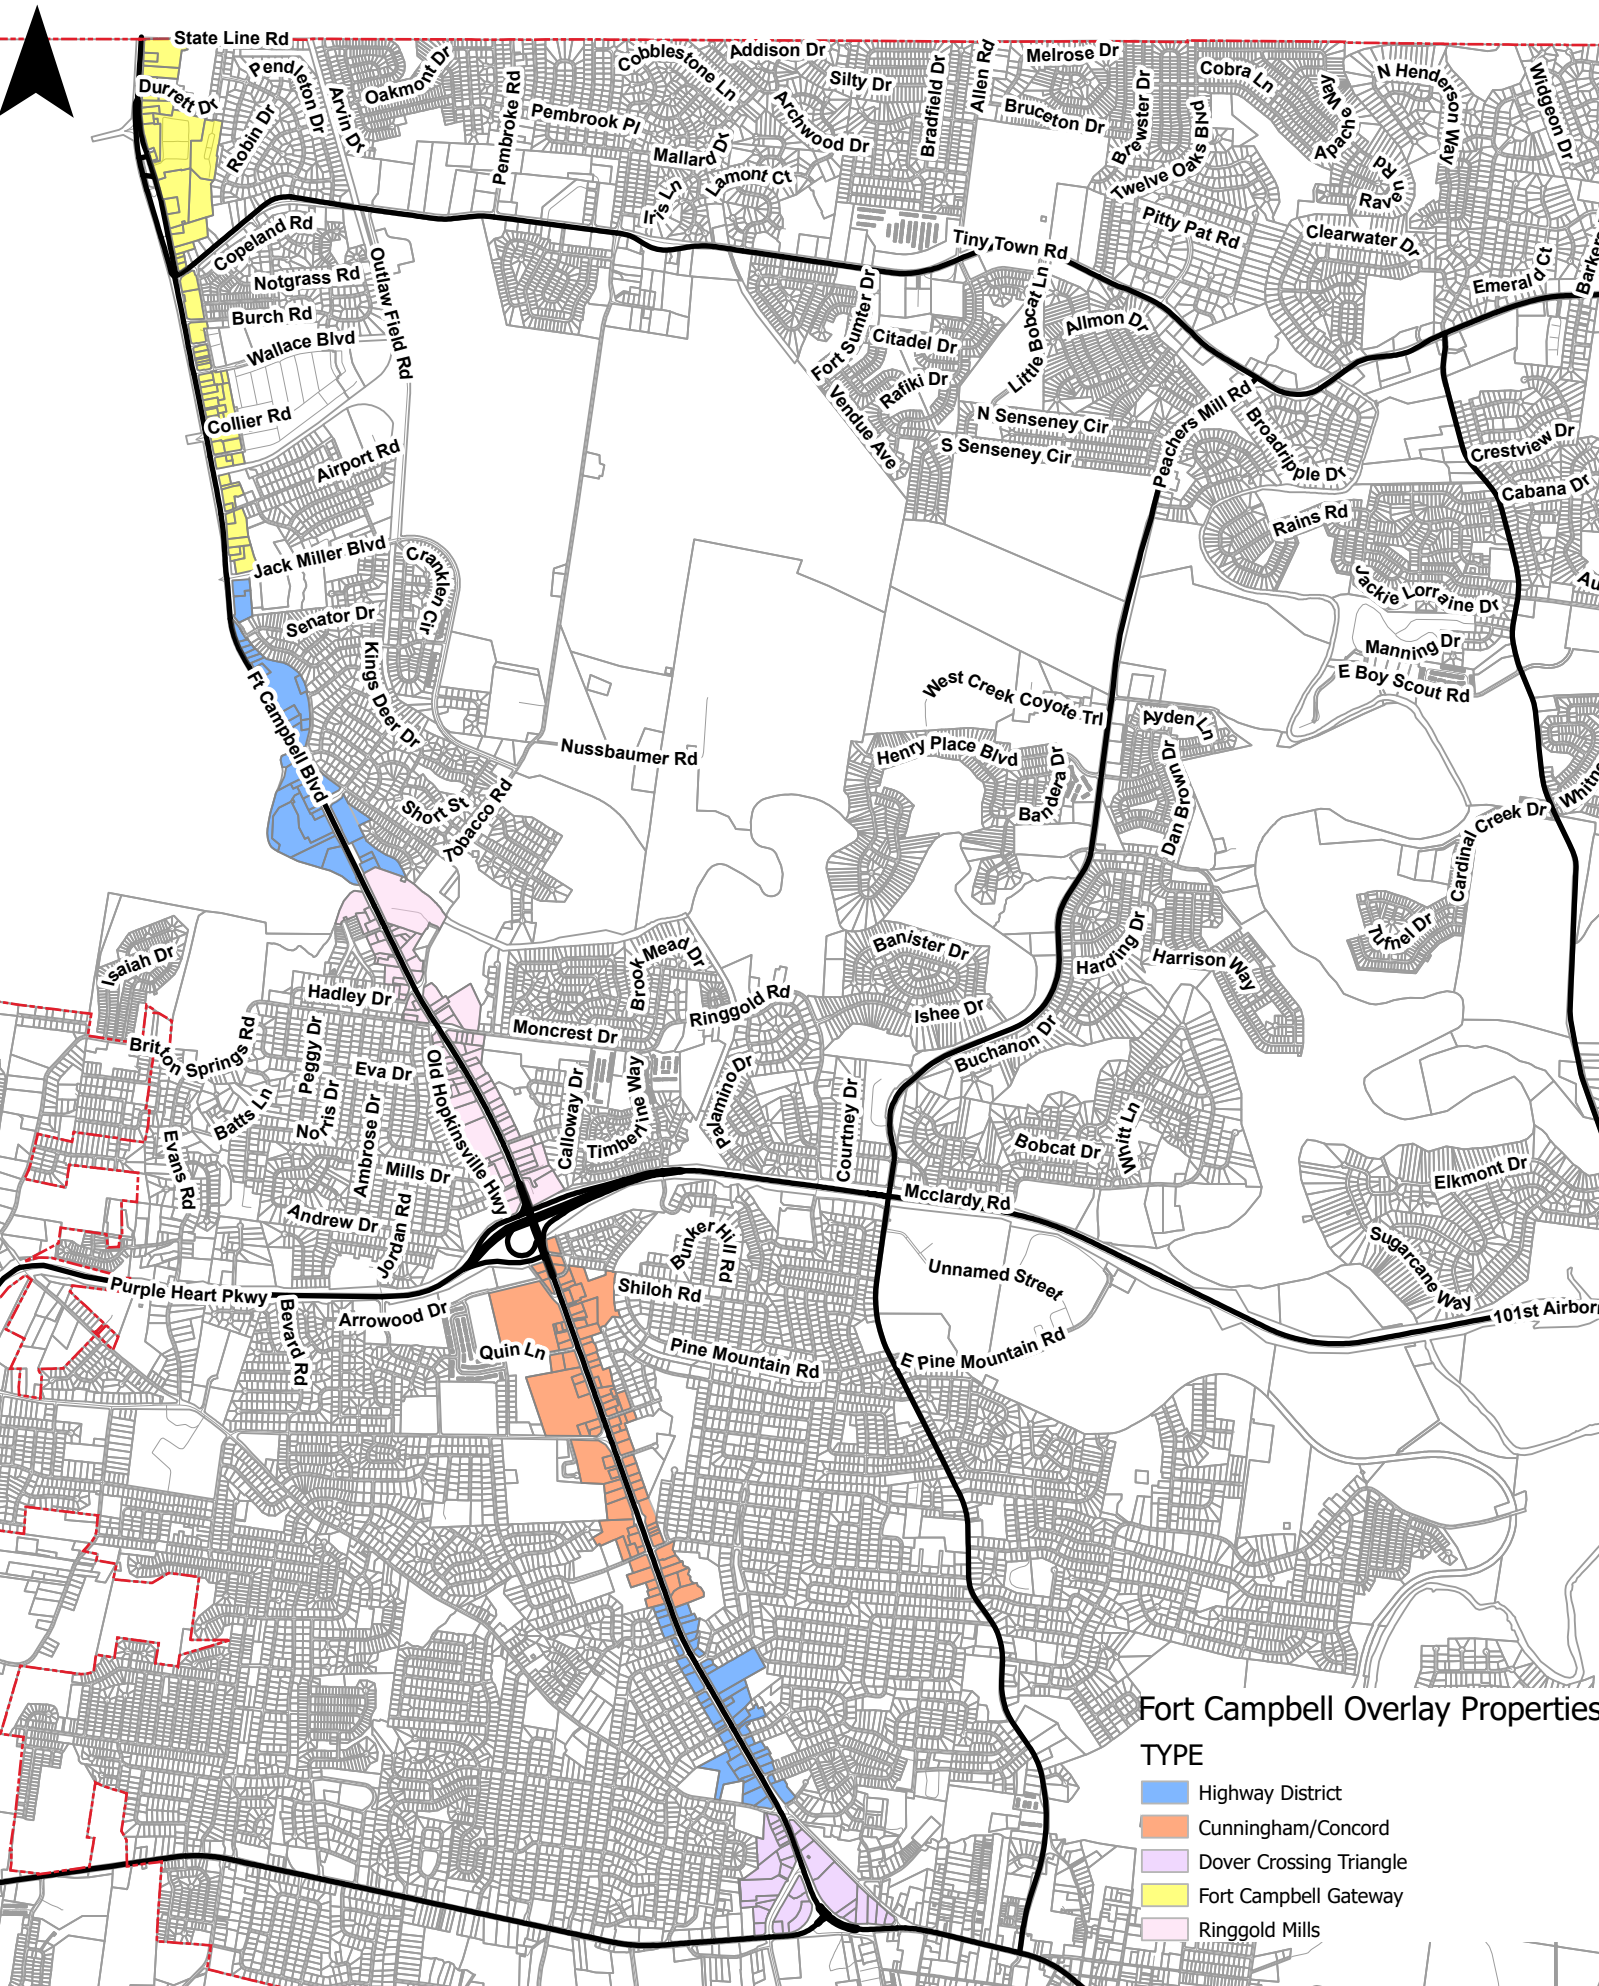

Tiny Town Road Overlay Properties

N

Fort Campbell Overlay Properties

- TYPE**
- Highway District
 - Cunningham/Concord
 - Dover Crossing Triangle
 - Fort Campbell Gateway
 - Ringgold Mills